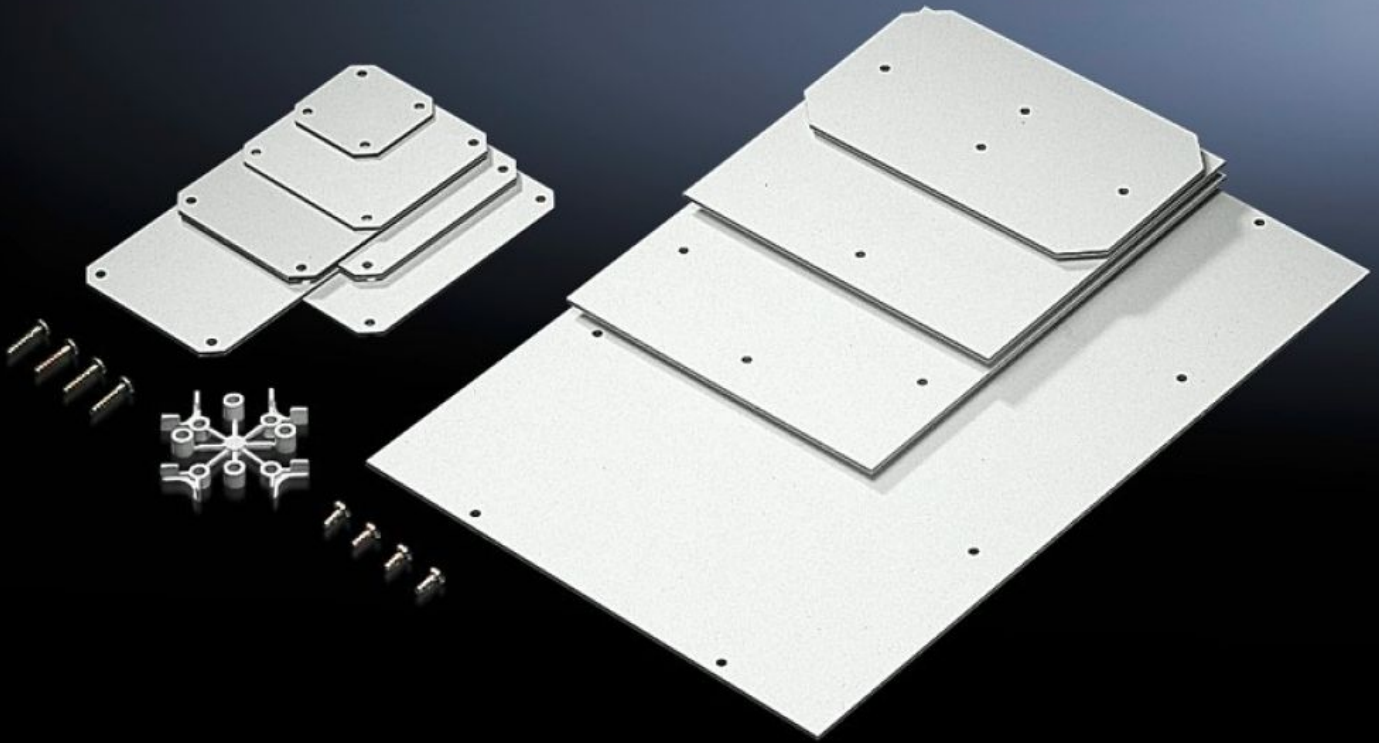

Rittal – The System.

Faster – better – everywhere.

PK 9545.000 Mounting plate

State: 23/05/2026 (Source: rittal.com/au-en)

ENCLOSURES

POWER DISTRIBUTION

CLIMATE CONTROL

IT INFRASTRUCTURE

SOFTWARE & SERVICES

FRIEDHELM LOH GROUP

PK 9545.000 - Mounting plate for PK

For individual interior installation.

Features

Model No.	PK 9545.000
Product description	For individual interior installation.
Material	2.5 mm melamine phenol-coated laminated paper
Colour	RAL 7035
Supply includes	Mounting plate Self-tapping assembly screws
Dimensions mounting plate (W x H)	110 mm x 110 mm
To fit	Enclosure type: PK Width: = 130 mm Height: = 130 mm
Packs of	10 pc(s).
Net weight	0.54 kg
Customs tariff number	39269097
ETIM 9	EC000213
ECLASS 8.0	27409216