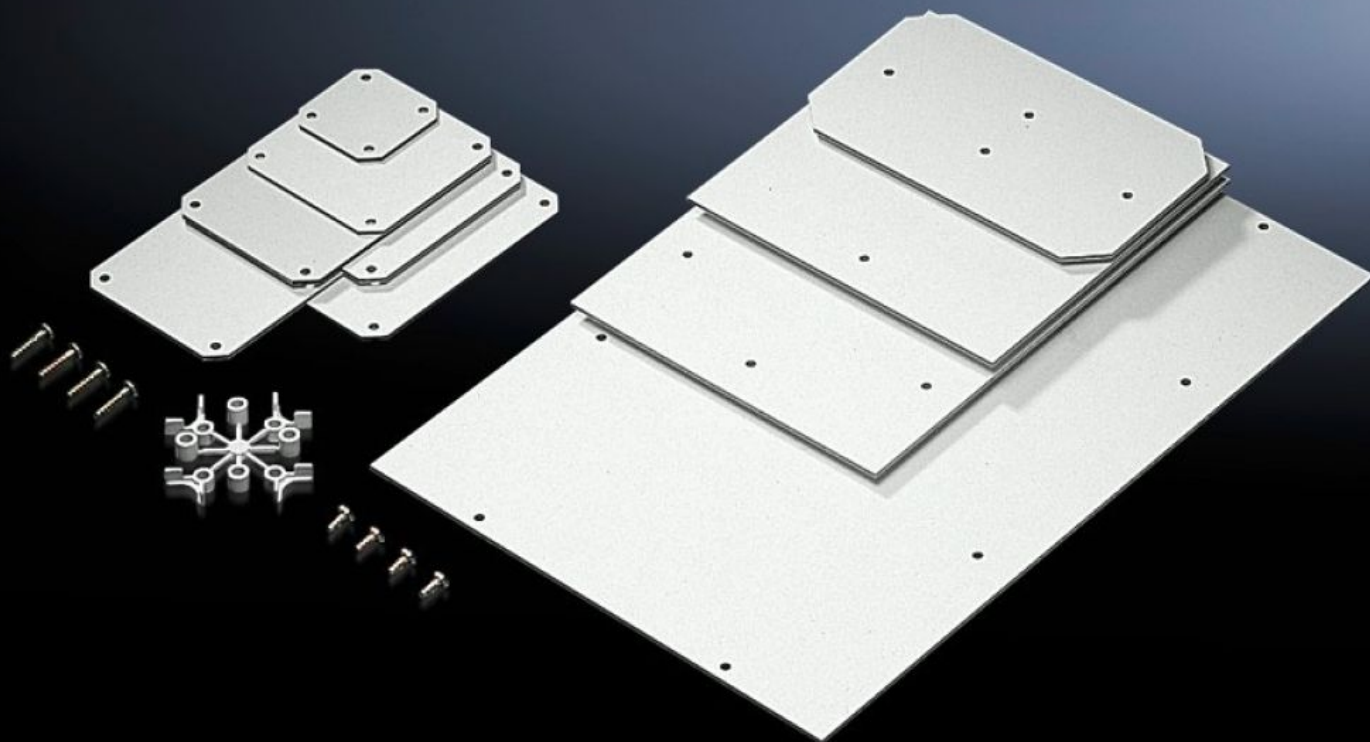

Rittal – The System.

Faster – better – everywhere.

PK 9548.000 Mounting plate

State: 3/04/2026 (Source: rittal.com/au-en)

ENCLOSURES

POWER DISTRIBUTION

CLIMATE CONTROL

IT INFRASTRUCTURE

SOFTWARE & SERVICES

FRIEDHELM LOH GROUP