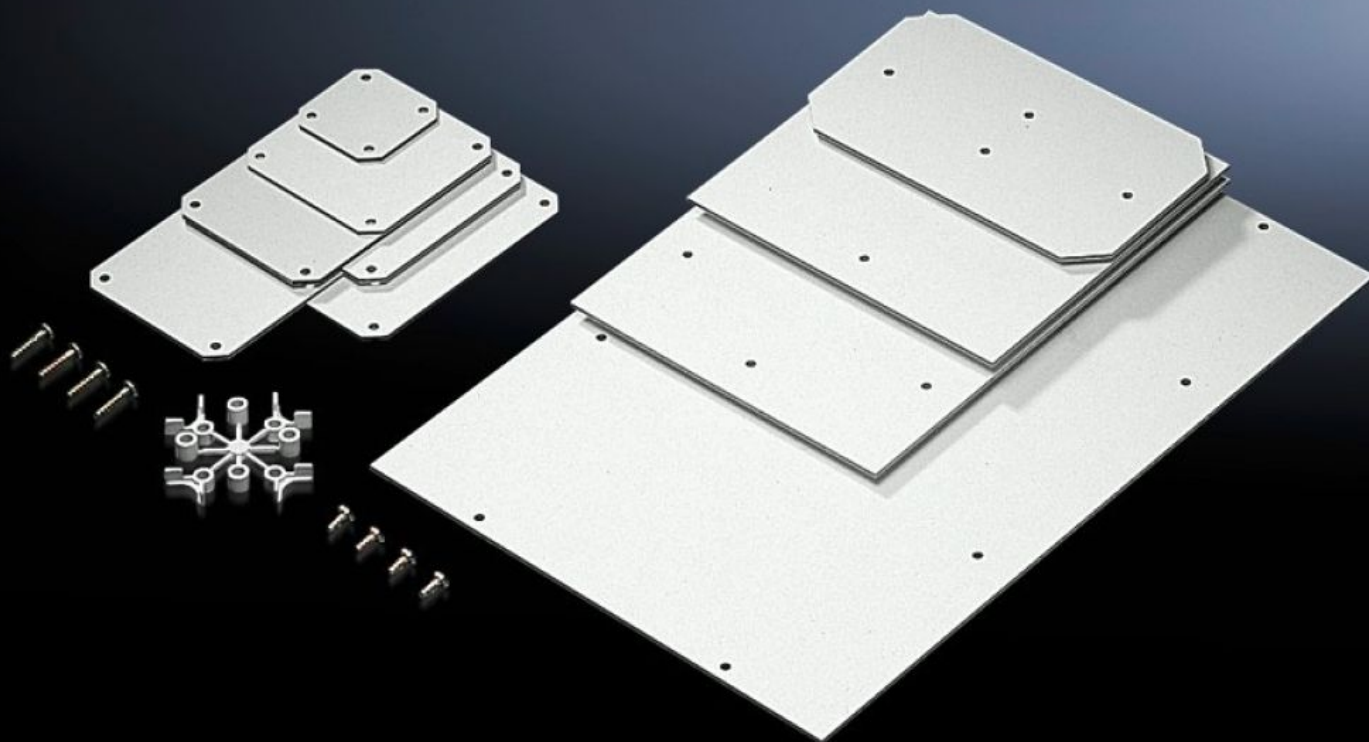

Rittal – The System.

Faster – better – everywhere.

PK 9548.000 Mounting plate

State: 3/04/2026 (Source: rittal.com/au-en)

ENCLOSURES

POWER DISTRIBUTION

CLIMATE CONTROL

IT INFRASTRUCTURE

SOFTWARE & SERVICES

FRIEDHELM LOH GROUP