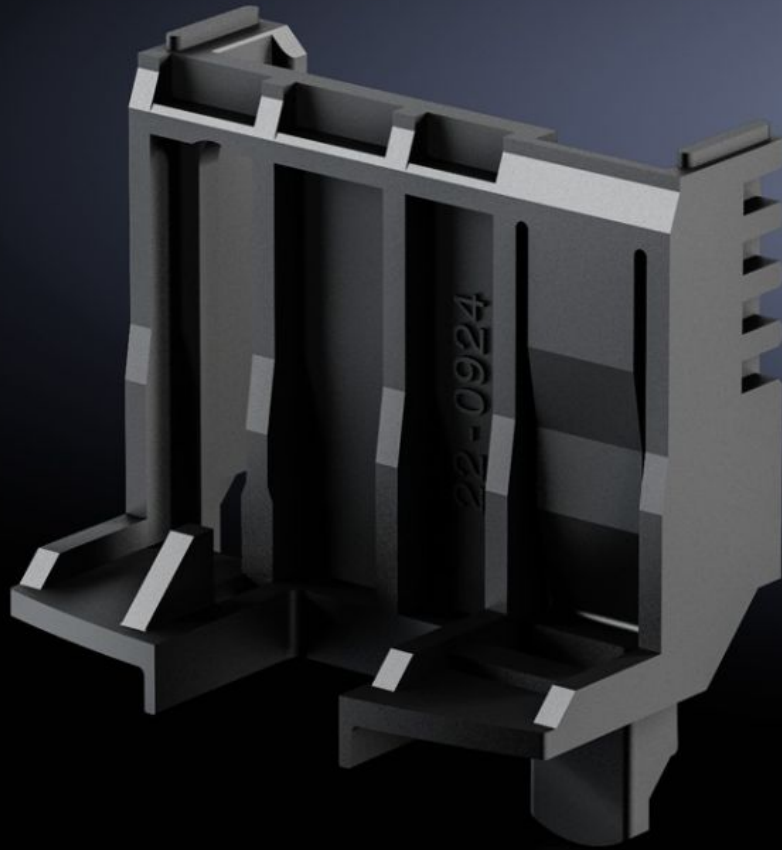

Rittal – The System.

Faster – better – everywhere.

SV 9635.620 Positioner

State: 8/07/2026 (Source: rittal.com/au-en)

ENCLOSURES

POWER DISTRIBUTION

CLIMATE CONTROL

IT INFRASTRUCTURE

SOFTWARE & SERVICES

FRIEDHELM LOH GROUP