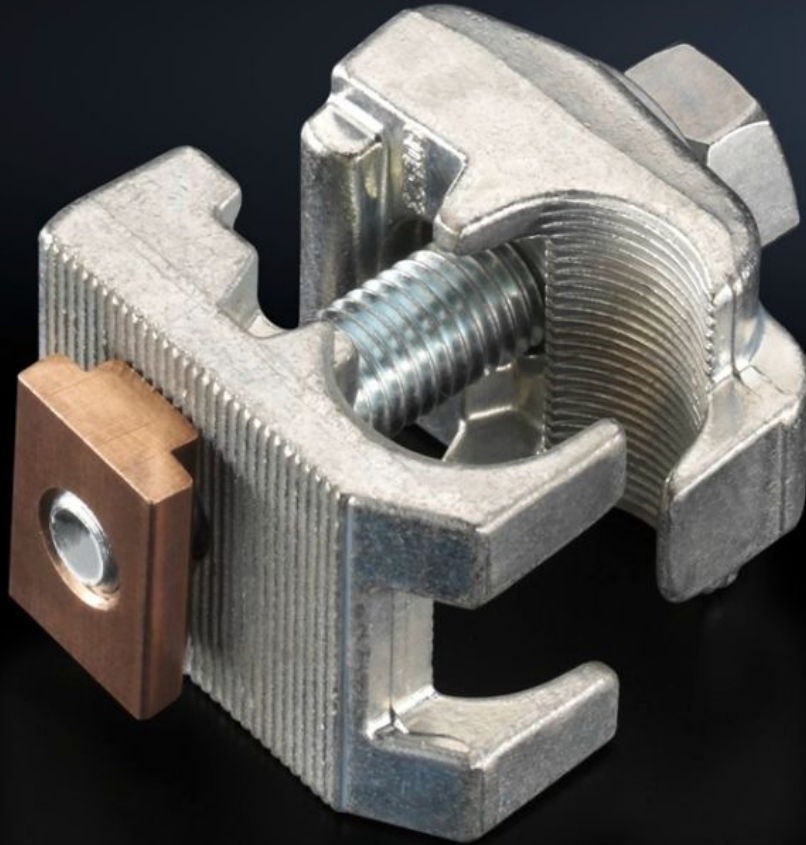

Rittal – The System.

Faster – better – everywhere.

SV 9640.325 Connection clamp

State: 23/05/2026 (Source: rittal.com/au-en)

ENCLOSURES

POWER DISTRIBUTION

CLIMATE CONTROL

IT INFRASTRUCTURE

SOFTWARE & SERVICES

FRIEDHELM LOH GROUP

SV 9640.325 - Connection clamp for round conductors

For the connection of round conductors.

Features

Model No.	SV 9640.325
Product description	For the connection of round conductors.
Material	Connection clamp: Brass, tin-plated Terminal stud: Steel, zinc-plated Sliding block: Copper alloy
Supply includes	Connection clamp Terminal studs Sliding block Assembly parts
To fit busbars	Maxi-PLS 45 S/45
Connection of round conductors	95 - 300 mm ²
Packs of	1 pc(s).
Net weight	0.38 kg
Gross weight	0.4 kg
Customs tariff number	85369010
ETIM 9	EC000001
ECLASS 8.0	27141146
Product description	SV Connection clamp, round conductor connection 95-300 mm ² , (Maxi-PLS 1600/2000)