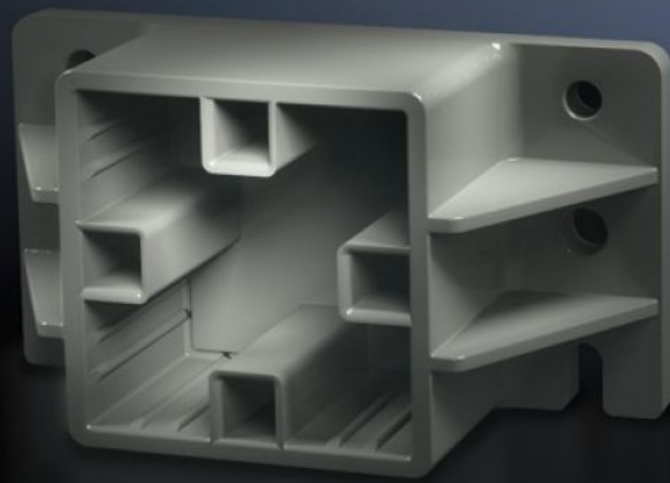

Rittal – The System.

Faster – better – everywhere.

SV 9649.010 End supports

State: 10/06/2026 (Source: rittal.com/au-en)

ENCLOSURES

POWER DISTRIBUTION

CLIMATE CONTROL

IT INFRASTRUCTURE

SOFTWARE & SERVICES

FRIEDHELM LOH GROUP