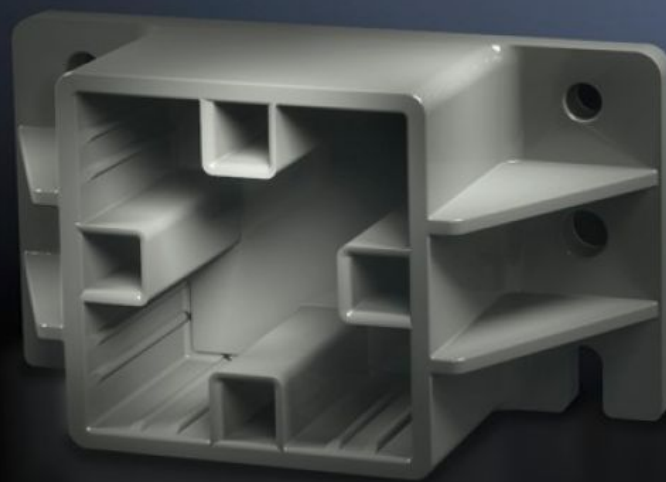

Rittal – The System.

Faster – better – everywhere.

SV 9659.010 End supports

State: 11/05/2026 (Source: rittal.com/au-en)

ENCLOSURES

POWER DISTRIBUTION

CLIMATE CONTROL

IT INFRASTRUCTURE

SOFTWARE & SERVICES

FRIEDHELM LOH GROUP