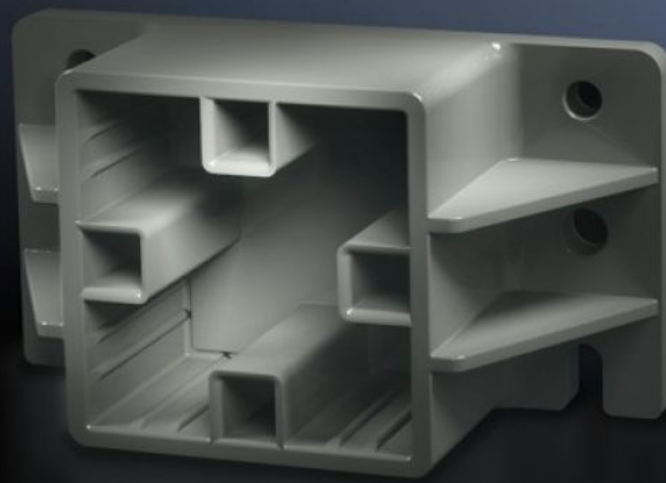

Rittal – The System.

Faster – better – everywhere.

SV 9659.010 End supports

State: 10/10/2025 (Source: rittal.com/au-en)

ENCLOSURES

POWER DISTRIBUTION

CLIMATE CONTROL

IT INFRASTRUCTURE

SOFTWARE & SERVICES

FRIEDHELM LOH GROUP