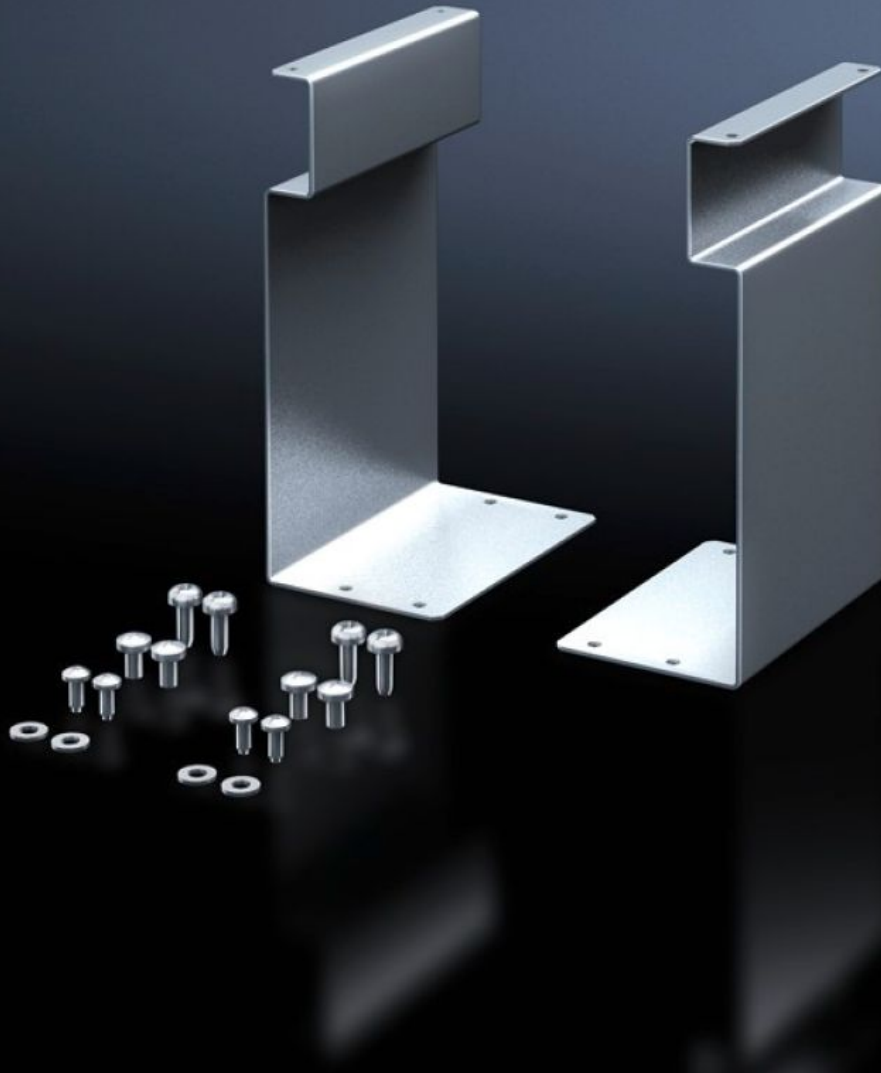

Rittal – The System.

Faster – better – everywhere.

SV 9666.310 Mounting set

State: 22/05/2026 (Source: rittal.com/au-en)

ENCLOSURES

POWER DISTRIBUTION

CLIMATE CONTROL

IT INFRASTRUCTURE

SOFTWARE & SERVICES

FRIEDHELM LOH GROUP