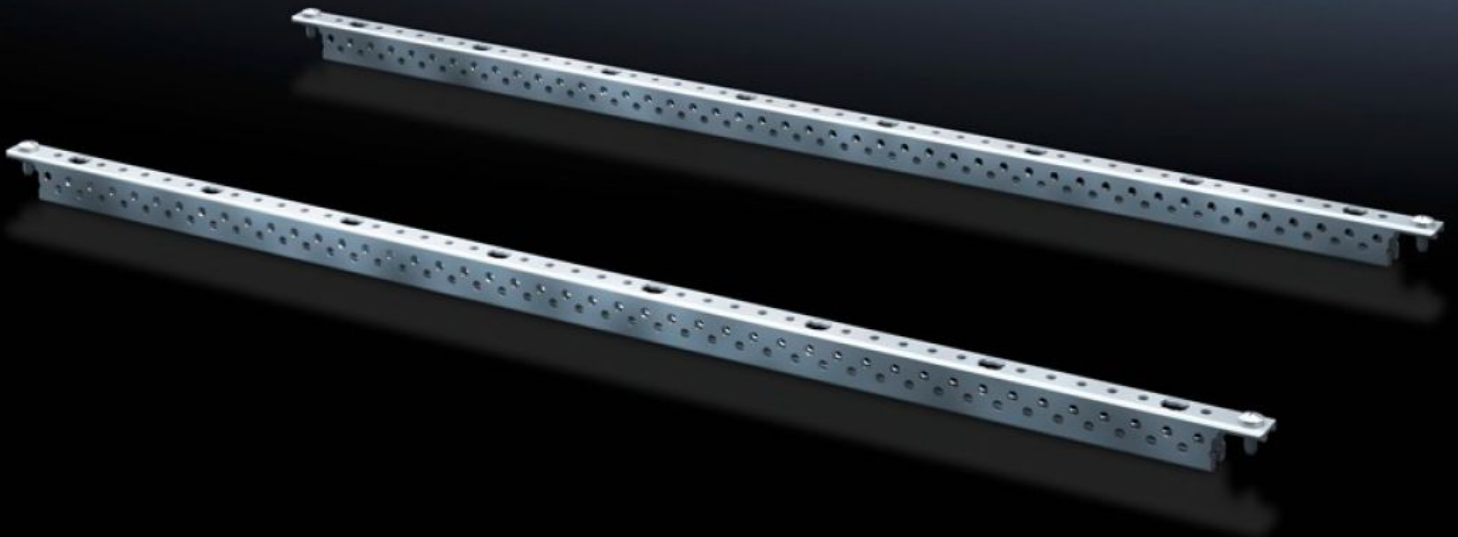

Rittal – The System.

Faster – better – everywhere.

SV 9666.756 Mounting angles ISV

State: 8/06/2026 (Source: rittal.com/au-en)

ENCLOSURES

POWER DISTRIBUTION

CLIMATE CONTROL

IT INFRASTRUCTURE

SOFTWARE & SERVICES

FRIEDHELM LOH GROUP

SV 9666.756 - Mounting angles ISV for AX

For vertical sub-division of the support frame in the AX/AE enclosure.

Features

Model No.	SV 9666.756
Product description	For vertical sub-division of the support frame in the enclosure.
Material	Sheet steel
Surface finish	Zinc-plated
Dimensions	Height: 900 mm
Size	Height units (U) @ 150 mm: 6
Packs of	2 pc(s).
Net weight	1.034 kg
Gross weight	1.234 kg
PCF per pack (cradle-to-gate)	4.7 kg CO2 eq (Cat B)
Note on PCF category	Category B: PCF value (cradle-to-gate) based on the product weight, approximately calculated and self-declared
Customs tariff number	39269097
ETIM 9	EC002270
ECLASS 8.0	27400613
Product description	SV Mounting angle (ISV), 6 U (900 mm), for AE