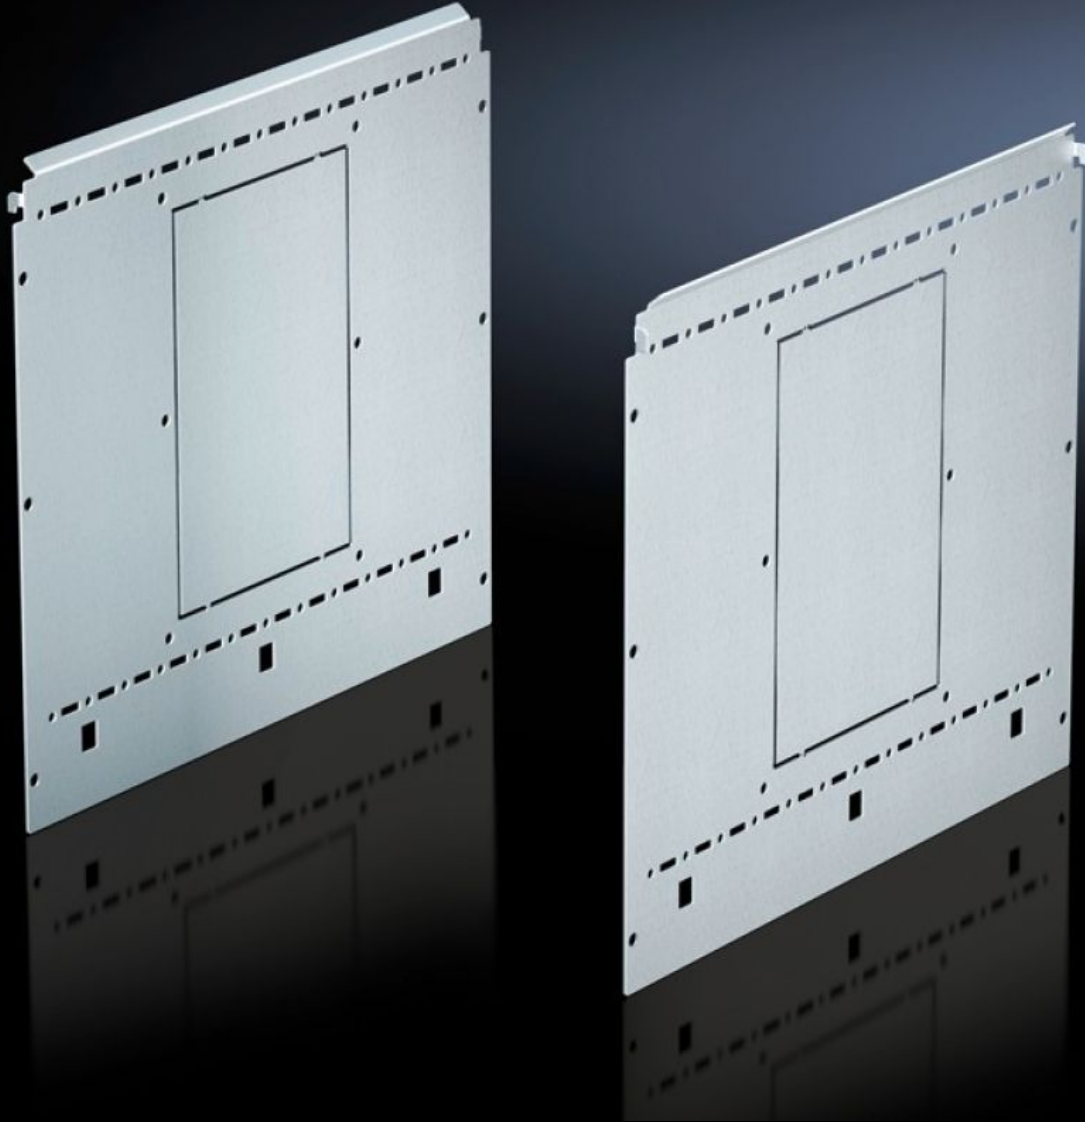

Rittal – The System.

Faster – better – everywhere.

SV 9673.044

Compartment side panel module

State: 12/05/2026 (Source: rittal.com/au-en)

ENCLOSURES

POWER DISTRIBUTION

CLIMATE CONTROL

IT INFRASTRUCTURE

SOFTWARE & SERVICES

FRIEDHELM LOH GROUP

SV 9673.044 - Compartment side panel module for internal compartmentalisation

Side divider panel for compartments, for locating into the TS pitch pattern.

Features

Model No.	SV 9673.044
Product description	Side divider panel for compartments, for locating into the TS pitch pattern. Prepared for the location of mounting brackets for horizontal compartment dividers or mounting plates. Two TS system punchings allow the use of additional TS accessories. The side panel modules for reduced compartment depth and an auxiliary construction using TS punched rails 17 x 17 mm can be used to provide a separate enclosure space in the side panel area, e.g. for the provision of a busbar system.
Material	Sheet steel, 1.5 mm
Surface finish	Zinc-plated
Supply includes	Assembly parts
For compartment depth	400 mm
Dimensions	Height: 400 mm
Packs of	2 pc(s).
Net weight	3.1 kg
Customs tariff number	73269098
ETIM 9	EC002525
ECLASS 8.0	27400613

Features

Product description

SV Compartment side panel module, H: 400 mm, for D: 400 mm