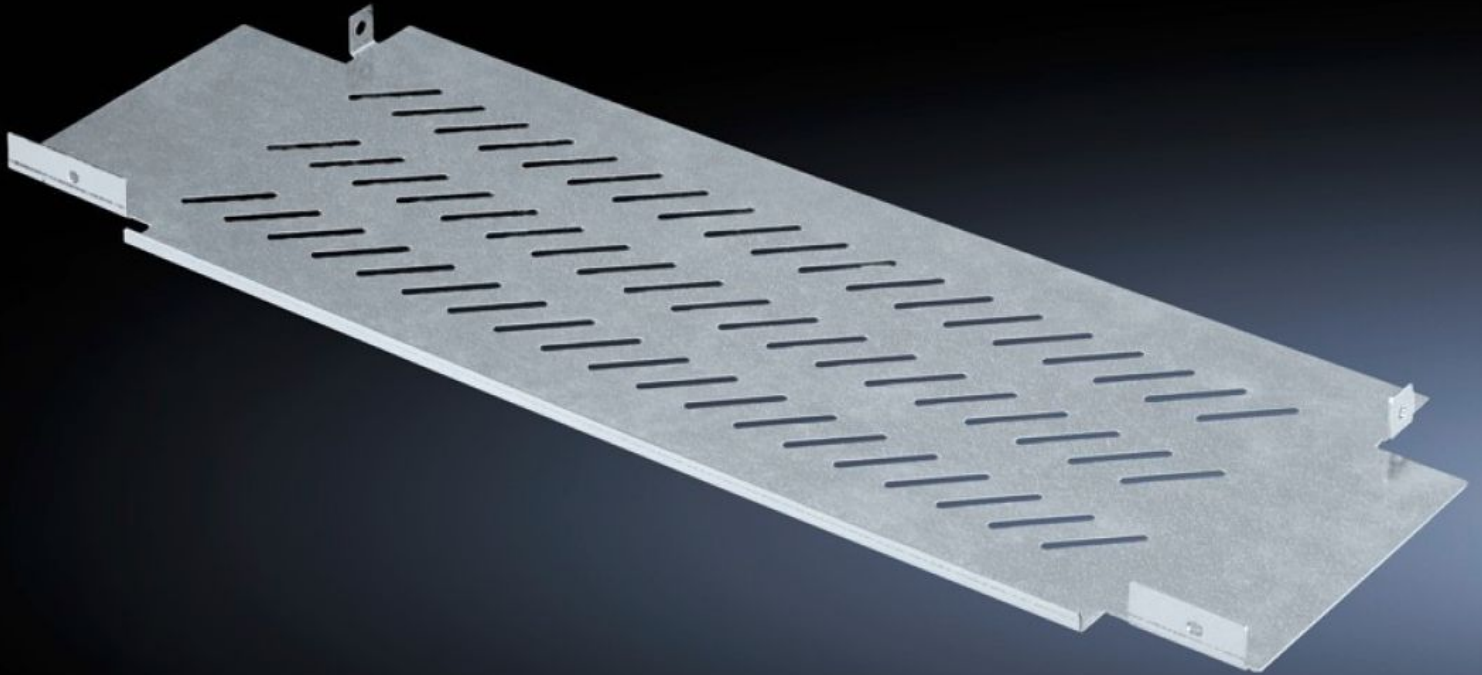

Rittal – The System.

Faster – better – everywhere.

SV 9674.348

Dividing plate

State: 8/04/2026 (Source: rittal.com/au-en)

ENCLOSURES

POWER DISTRIBUTION

CLIMATE CONTROL

IT INFRASTRUCTURE

SOFTWARE & SERVICES

FRIEDHELM LOH GROUP