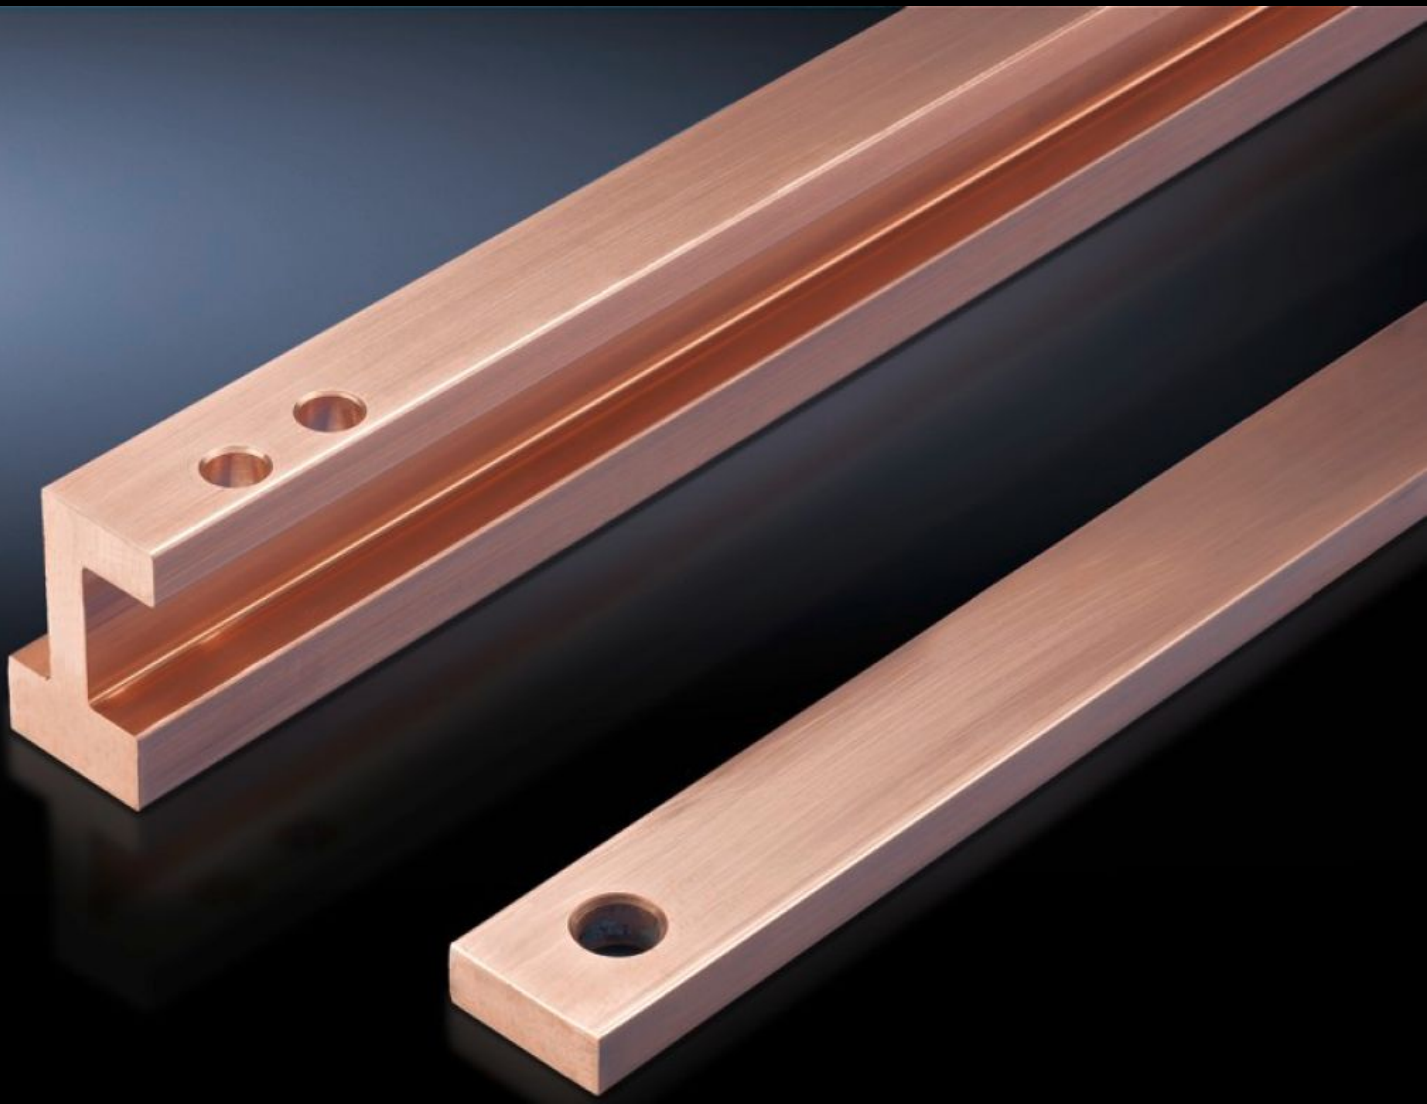

Rittal – The System.

Faster – better – everywhere.

SV 9675.210

Distribution busbars

State: 13/06/2026 (Source: rittal.com/au-en)

ENCLOSURES

POWER DISTRIBUTION

CLIMATE CONTROL

IT INFRASTRUCTURE

SOFTWARE & SERVICES

FRIEDHELM LOH GROUP