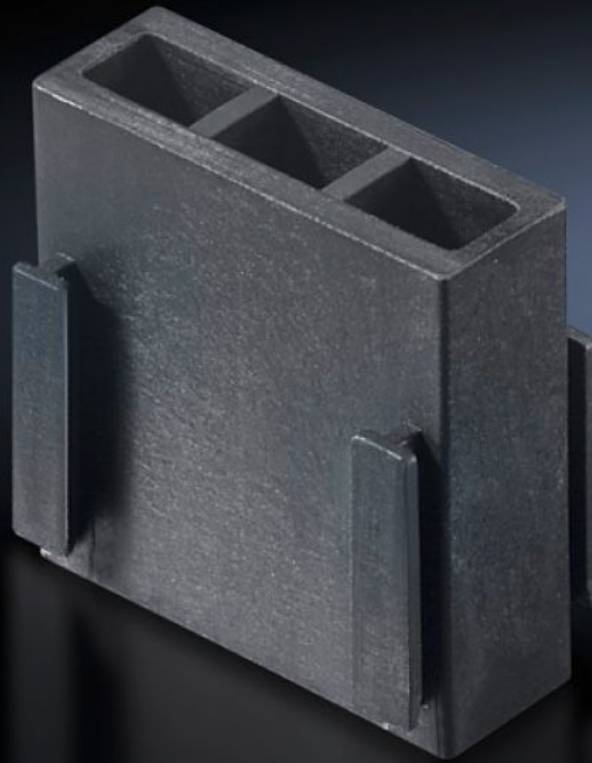

Rittal – The System.

Faster – better – everywhere.

SV 9676.008 Filler pieces

State: 11/05/2026 (Source: rittal.com/au-en)

ENCLOSURES

POWER DISTRIBUTION

CLIMATE CONTROL

IT INFRASTRUCTURE

SOFTWARE & SERVICES

FRIEDHELM LOH GROUP

SV 9676.008 - Filler pieces

Vacant bar slots can be closed using the filler pieces.

Features

Model No.	SV 9676.008
Position of the bar system in the functional space	2 3
Note	When using only 1, 2 or 3 bars, the vacant bar slots should be closed using the filler pieces
To fit busbar system	Flat-PLS 60 Flat-PLS 100
Packs of	16 pc(s).
Net weight	0.112 kg
Gross weight	0.135 kg
Customs tariff number	39239000
ETIM 9	EC001900
ECLASS 8.0	27400613
Product description	SV Filler piece, SV 9676002/004/020/21