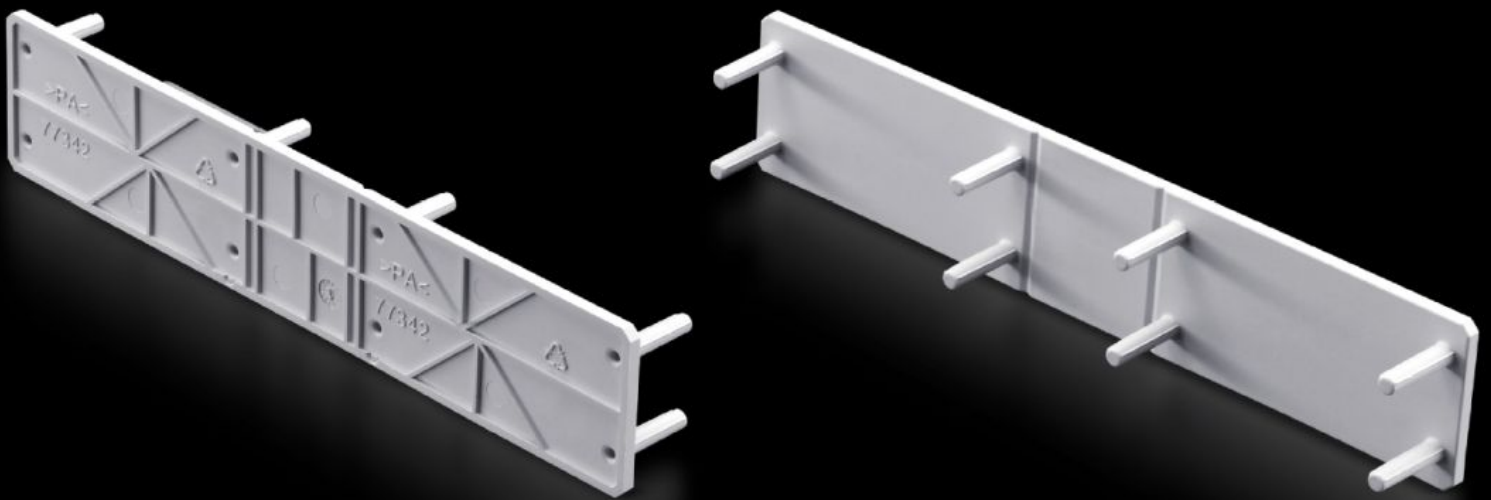

Rittal – The System.

Faster – better – everywhere.

SV 9677.415 Cover

State: 21/05/2026 (Source: rittal.com/au-en)

ENCLOSURES

POWER DISTRIBUTION

CLIMATE CONTROL

IT INFRASTRUCTURE

SOFTWARE & SERVICES

FRIEDHELM LOH GROUP

SV 9677.415 - Cover for NH slimline fuse-switch disconnectors

To increase rear contact hazard protection of the NH slimline fuse-switch-disconnector in the top section when mounting on a 185 mm bar system with contact hazard protection.

Features

Model No.	SV 9677.415
Product description	To increase rear contact hazard protection of the NH slimline fuse-switch-disconnector in the top section when mounting on a 185 mm bar system with contact hazard protection.
Material	Polyamide
Colour	RAL 7035
For size	1 - 3
Packs of	5 pc(s).
Net weight	0.1 kg
Gross weight	0.112 kg
Customs tariff number	94039910
ETIM 9	EC000775
ECLASS 8.0	27142116
Product description	SV Cover, for NH slimline fuse-switch disconnector, size 1-3 (185 mm), rear side