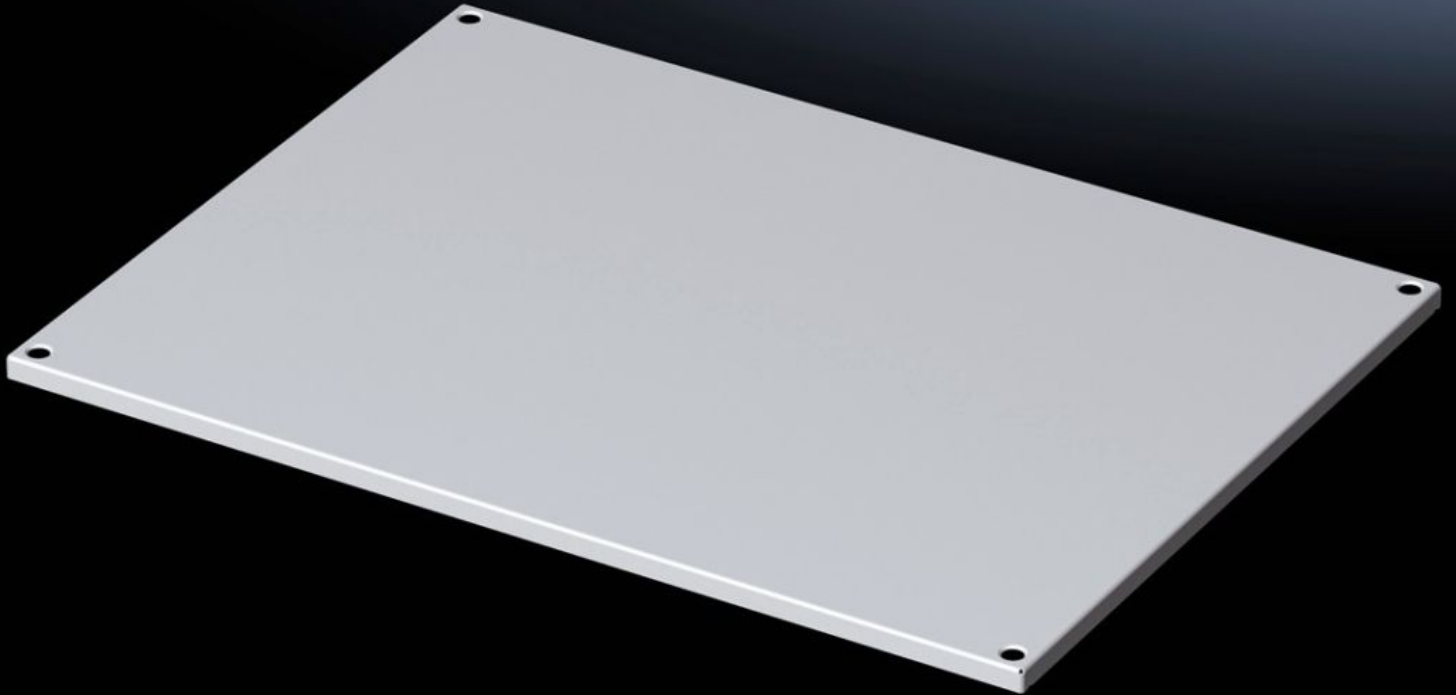

Rittal – The System.

Faster – better – everywhere.

SV 9681.660

Roof plate IP 55, solid

State: 22/05/2026 (Source: rittal.com/au-en)

ENCLOSURES

POWER DISTRIBUTION

CLIMATE CONTROL

IT INFRASTRUCTURE

SOFTWARE & SERVICES

FRIEDHELM LOH GROUP

SV 9681.660 - Roof plate IP 55, solid for VX, VX IT

For enclosures without roof plate and in exchange for the standard roof in other enclosures.

Features

Model No.	SV 9681.660
Product description	For enclosures without roof plate and in exchange for the standard roof.
Material	Sheet steel, 1.5 mm
Surface finish	Textured paint
Colour	RAL 7035
Supply includes	Assembly parts
To fit	Width: = 600 mm Depth: = 1,000 mm
Packs of	1 pc(s).
Net weight	8.2 kg
Gross weight	8.44 kg
Customs tariff number	94039910
ETIM 9	EC000744
ECLASS 8.0	27182405
Product description	SV roof plate, WD: 600 x 1000 mm, IP 55, for VX, VX IT