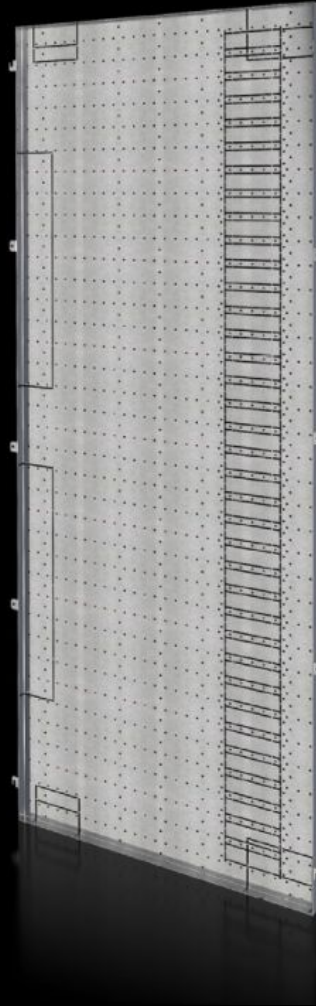

Rittal – The System.

Faster – better – everywhere.

SV 9683.008

Compartment side panel

State: 13/05/2026 (Source: [rittal.com/au-en](https://www.rittal.com/au-en))

ENCLOSURES

POWER DISTRIBUTION

CLIMATE CONTROL

IT INFRASTRUCTURE

SOFTWARE & SERVICES

FRIEDHELM LOH GROUP

SV 9683.008 - Compartment side panel for VX

Side divider panel for attaching partial mounting plates and compartment dividers.

Features

Model No.	SV 9683.008
Design	For busbar system assembly in the rear section
Product description	Side divider panel for attaching partial mounting plates and compartment dividers.
Material	Sheet steel, 1.5 mm
Surface finish	Zinc-plated
Supply includes	Assembly parts
Dimensions	Height: 1,881 mm Depth: 738 mm
To fit	Height: = 2,000 mm Depth: = 800 mm
Packs of	2 pc(s).
Net weight	34 kg
Customs tariff number	94039910
ETIM 9	EC002525
ECLASS 8.0	27400613
Product description	SV Compartment side panel, HD: 1881x738 mm, for VX (HD: 2000x800 mm)