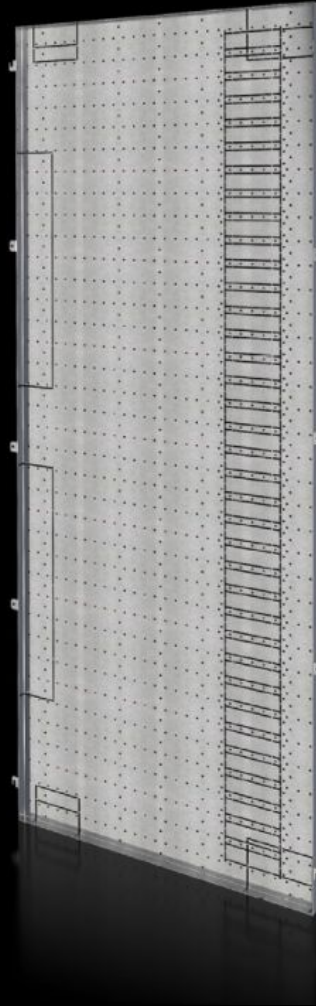

Rittal – The System.

Faster – better – everywhere.

SV 9683.008

Compartment side panel

State: 7/07/2026 (Source: rittal.com/au-en)

ENCLOSURES

POWER DISTRIBUTION

CLIMATE CONTROL

IT INFRASTRUCTURE

SOFTWARE & SERVICES

FRIEDHELM LOH GROUP

SV 9683.008 - Compartment side panel for VX

Side divider panel for attaching partial mounting plates and compartment dividers.

Features

Model No.	SV 9683.008
Design	For busbar system assembly in the rear section
Product description	Side divider panel for attaching partial mounting plates and compartment dividers.
Material	Sheet steel, 1.5 mm
Surface finish	Zinc-plated
Supply includes	Assembly parts
Dimensions	Height: 1,881 mm Depth: 738 mm
To fit	Height: = 2,000 mm Depth: = 800 mm
Packs of	2 pc(s).
Net weight	34 kg
Customs tariff number	94039910
ETIM 9	EC002525
ECLASS 8.0	27400613
Product description	SV Compartment side panel, HD: 1881x738 mm, for VX (HD: 2000x800 mm)