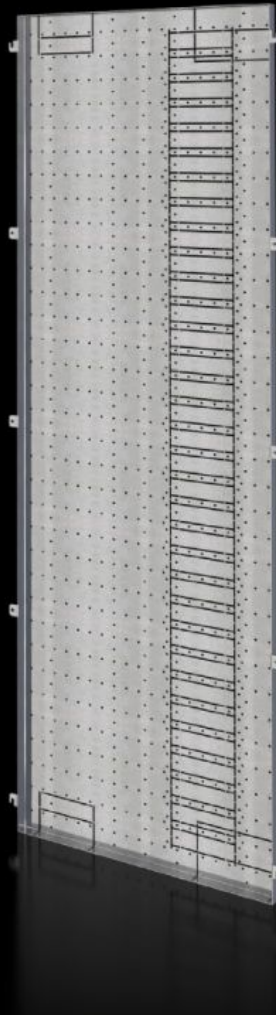

Rittal – The System.

Faster – better – everywhere.

SV 9683.016

Compartment side panel

State: 5/04/2026 (Source: [rittal.com/au-en](https://www.rittal.com/au-en))

ENCLOSURES

POWER DISTRIBUTION

CLIMATE CONTROL

IT INFRASTRUCTURE

SOFTWARE & SERVICES

FRIEDHELM LOH GROUP

SV 9683.016 - Compartment side panel for VX

Side divider panel for attaching partial mounting plates and compartment dividers.

Features

Model No.	SV 9683.016
Design	For busbar system configuration in roof and base area.
Product description	Side divider panel for attaching partial mounting plates and compartment dividers.
Material	Sheet steel, 1.5 mm
Surface finish	Zinc-plated
Supply includes	Assembly parts
Dimensions	Height: 1,731 mm Depth: 538 mm
To fit	Height: = 2,000 mm Depth: = 600 mm
Packs of	2 pc(s).
Net weight	23 kg
Gross weight	24 kg
Customs tariff number	94039910
ETIM 9	EC002525
ECLASS 8.0	27400613
Product description	SV Compartment side panel, HD: 1731x538 mm, for VX (HD: 2000x600 mm)