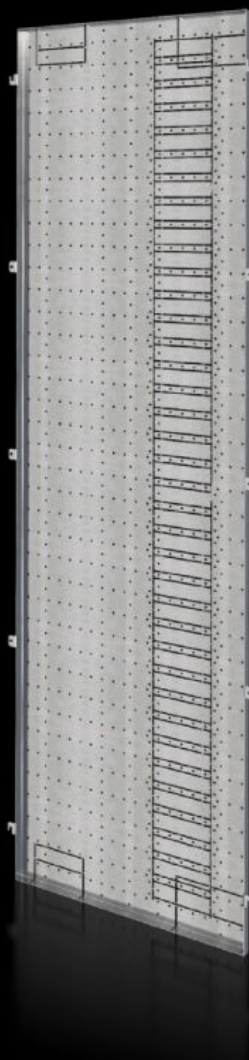

Rittal – The System.

Faster – better – everywhere.

SV 9683.036

Compartment side panel

State: 11/05/2026 (Source: rittal.com/au-en)

ENCLOSURES

POWER DISTRIBUTION

CLIMATE CONTROL

IT INFRASTRUCTURE

SOFTWARE & SERVICES

FRIEDHELM LOH GROUP

SV 9683.036 - Compartment side panel for VX

Side divider panel for attaching partial mounting plates and compartment dividers.

Features

Model No.	SV 9683.036
Design	For busbar system configuration in roof and base area.
Product description	Side divider panel for attaching partial mounting plates and compartment dividers.
Material	Sheet steel, 1.5 mm
Surface finish	Zinc-plated
Supply includes	Assembly parts
Dimensions	Height: 1,931 mm Depth: 538 mm
To fit	Height: = 2,200 mm Depth: = 600 mm
Packs of	2 pc(s).
Net weight	24 kg
Customs tariff number	94039910
ETIM 9	EC002525
ECLASS 8.0	27400613
Product description	SV Compartment side panel, HD: 1931x538 mm, for VX (HD: 2200x600 mm)