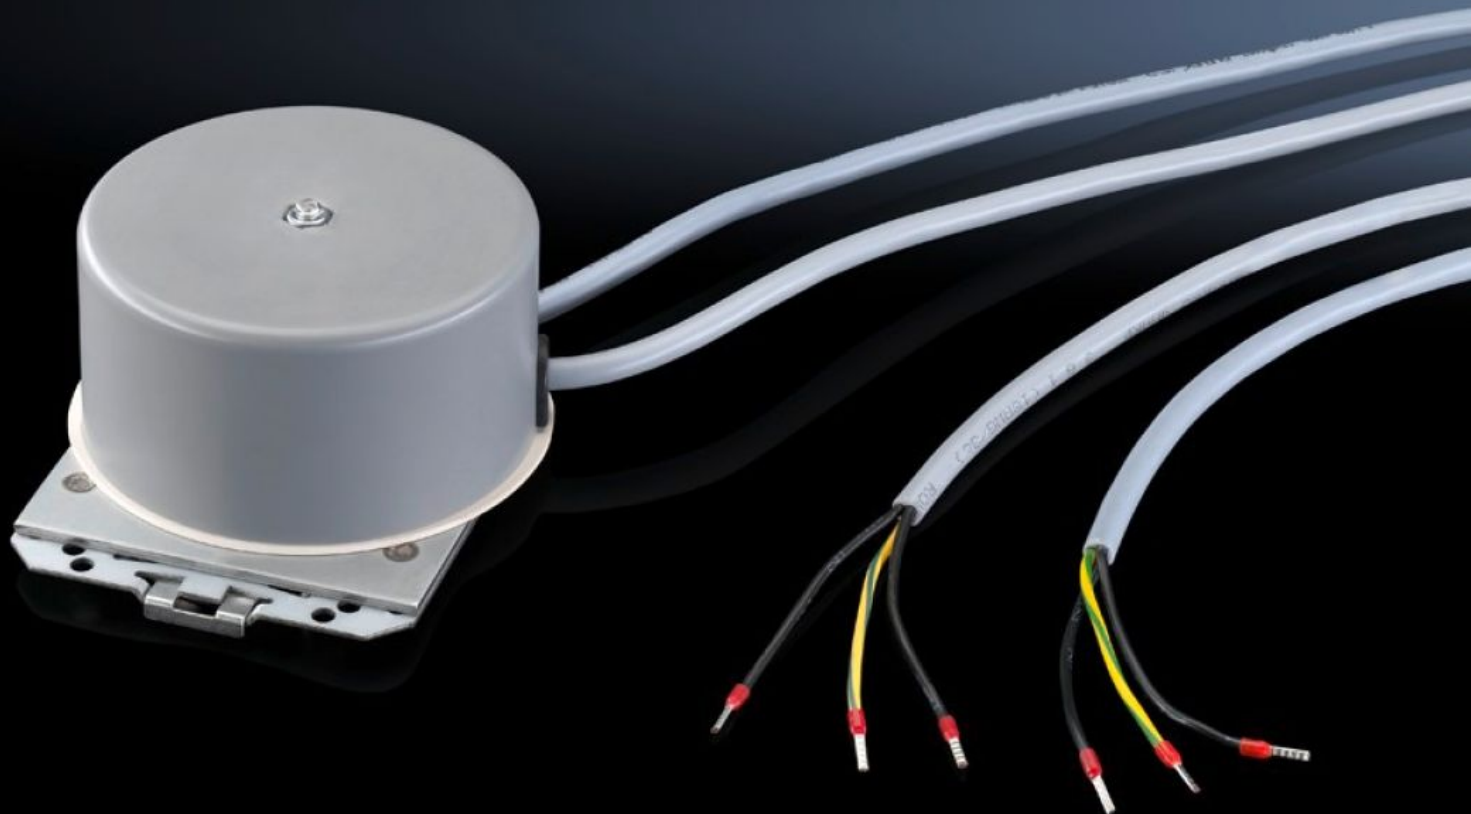

Rittal – The System.

Faster – better – everywhere.

SK 3397.815 Transformator

Staat: 13.03.2026 (Bron: rittal.com/be-nl)

ENCLOSURES

POWER DISTRIBUTION

CLIMATE CONTROL

IT INFRASTRUCTURE

SOFTWARE & SERVICES

FRIEDHELM LOH GROUP

SK 3397.815 - Transformator

Functies

Bestelnr.	SK 3397.815
Leveringseenheid	1 st.
Nettogewicht	7,059 kg
Brutogewicht	7,46 kg
Douanetariefnummer	85043121
ETIM 9	EC000855
ETIM 8	EC000855
ECLASS 8.0	27189269