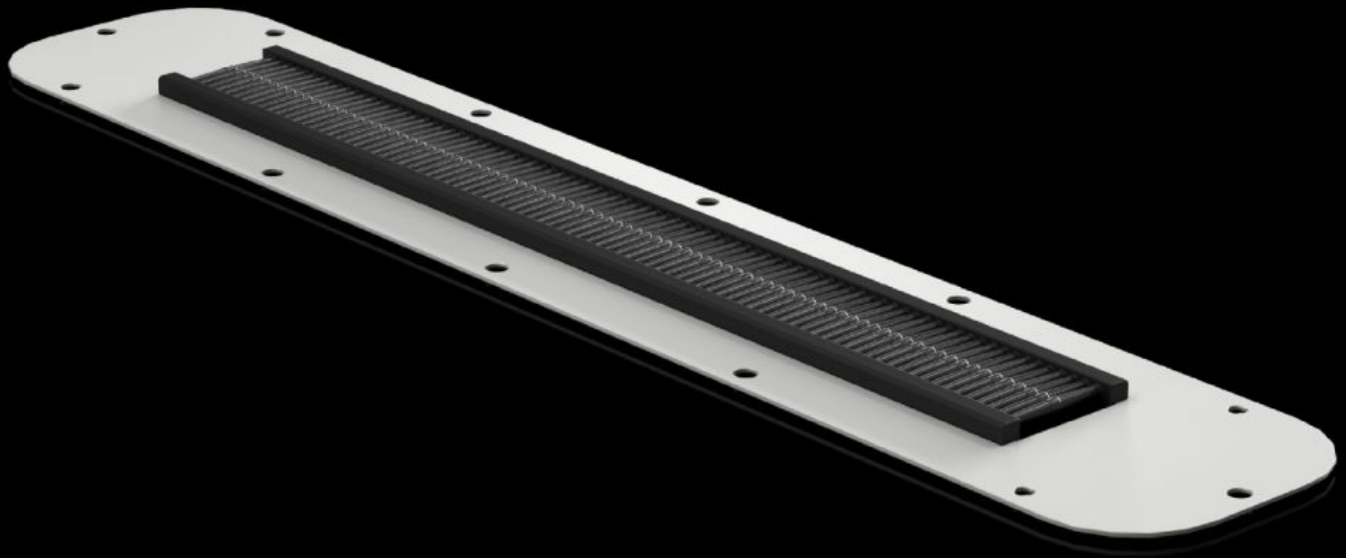

Rittal – The System.

Faster – better – everywhere.

AX 2260.060 Gland plates

State: 17.06.2026 (Source: rittal.com/bg-bg)

ENCLOSURES

POWER DISTRIBUTION

CLIMATE CONTROL

IT INFRASTRUCTURE

SOFTWARE & SERVICES

FRIEDHELM LOH GROUP

AX 2260.060 - Gland plates for AX wall-mounted enclosure, 3-part

Features

Model No.	AX 2260.060
Design	with brush strip
Material	Sheet steel
Colour	RAL 7035
Packs of	1 pc(s).
Net weight	0,54 kg
Gross weight	0,544 kg
Customs tariff number	73079100
Product description	AX gland plate with brush strip, for AX wall-mounted enclosure, 3-part, sheet steel, RAL 7035