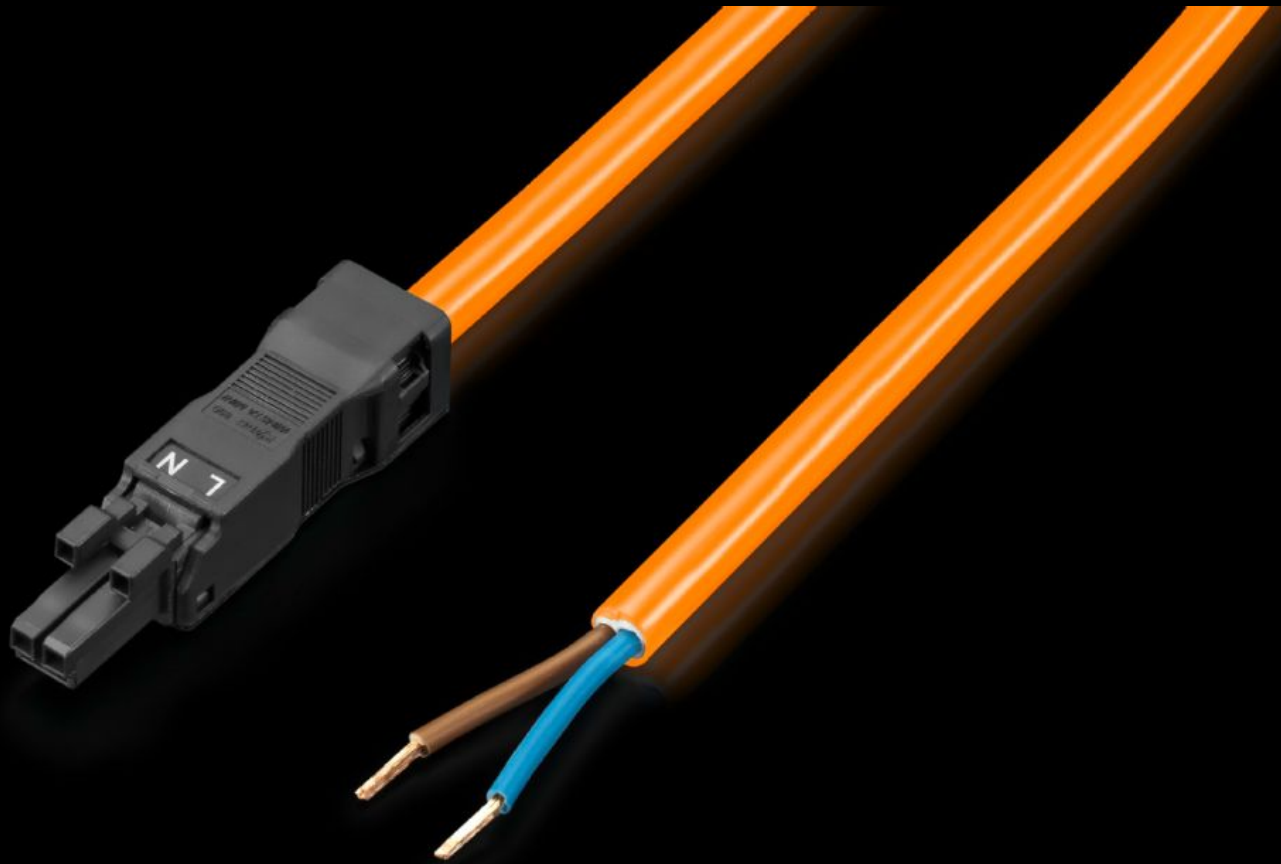

Rittal – The System.

Faster – better – everywhere.

SZ 2500.420 Connection cable

State: 08.05.2026 (Source: rittal.com/bg-bg)

ENCLOSURES

POWER DISTRIBUTION

CLIMATE CONTROL

IT INFRASTRUCTURE

SOFTWARE & SERVICES

FRIEDHELM LOH GROUP