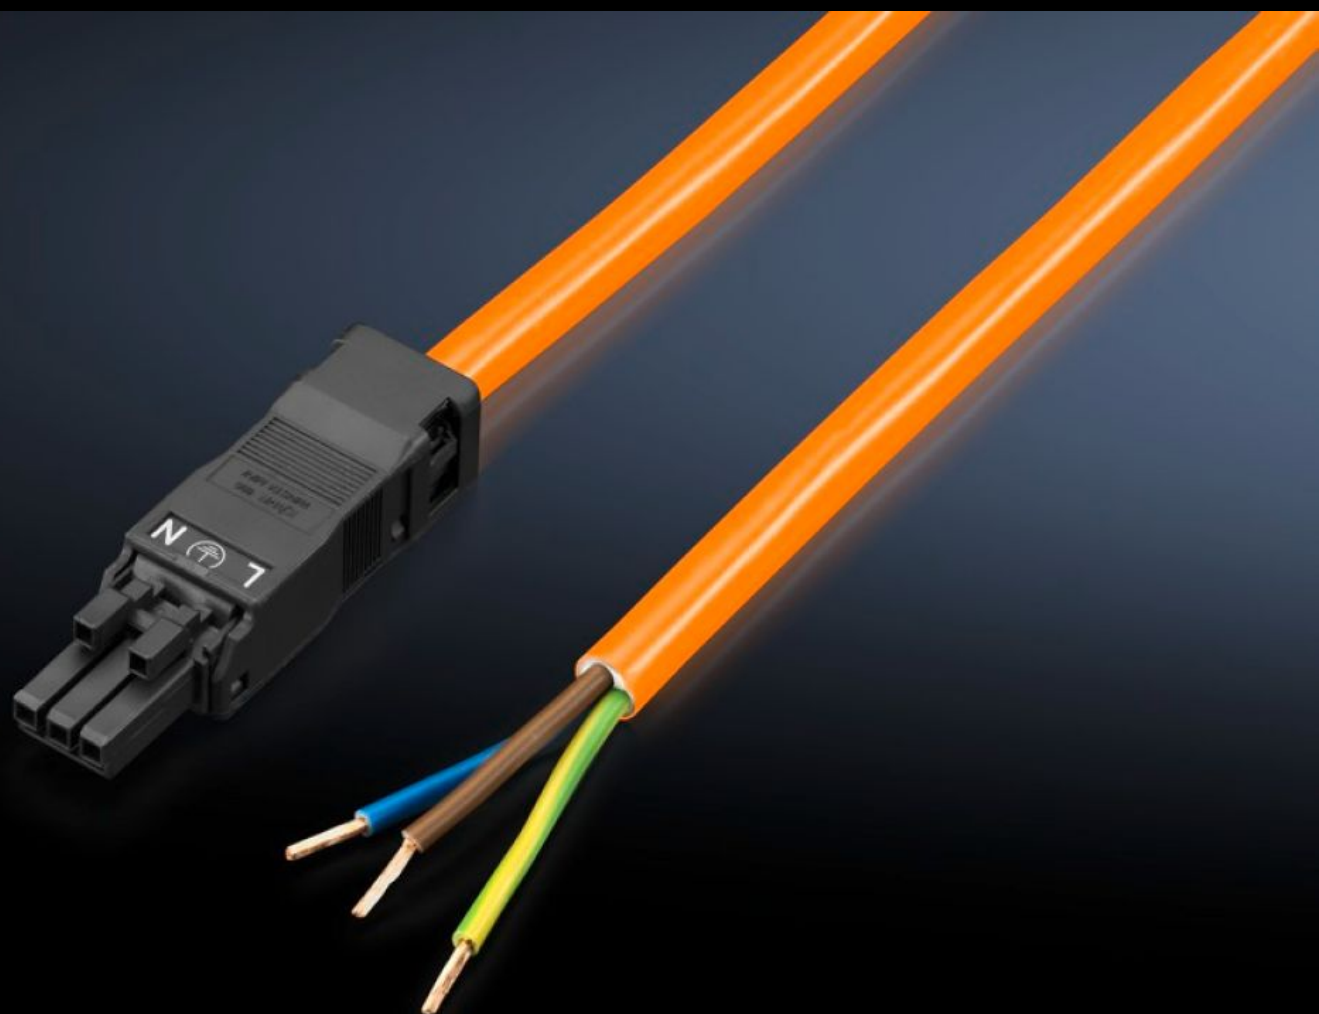

## SZ 2500.500 Connection cable

State: 05.04.2026 (Source: [rittal.com/bg-bg](http://rittal.com/bg-bg))

ENCLOSURES

POWER DISTRIBUTION

CLIMATE CONTROL

IT INFRASTRUCTURE

SOFTWARE & SERVICES

FRIEDHELM LOH GROUP

# SZ 2500.500 - Connection cable

For simple, time-saving connection of the LED system light.

## Features

Model No.	SZ 2500.500
Design	Infeed, 3-pole (with socket, without connector)
Product description	For time-saving and simple installation of the LED system light.
Colour	Orange
Length	3000 mm
AWG	AWG 16
Standards	Power supply cords: AVLV2 Mains connector: ECBT2
Dimensions	Length: 3,000 mm
Rated operating voltage	100 V - 240 V, 1~, 50 Hz/60 Hz
Packs of	1 pc(s).
Net weight	0,345 kg
Gross weight	0,359 kg
Customs tariff number	85444290
ETIM 9	EC001576
ETIM 8	EC001576
ECLASS 8.0	27060402
Product description	SZ Connection cable, for power supply, 3-pole, 100-240 V, L: 3000 mm, UL