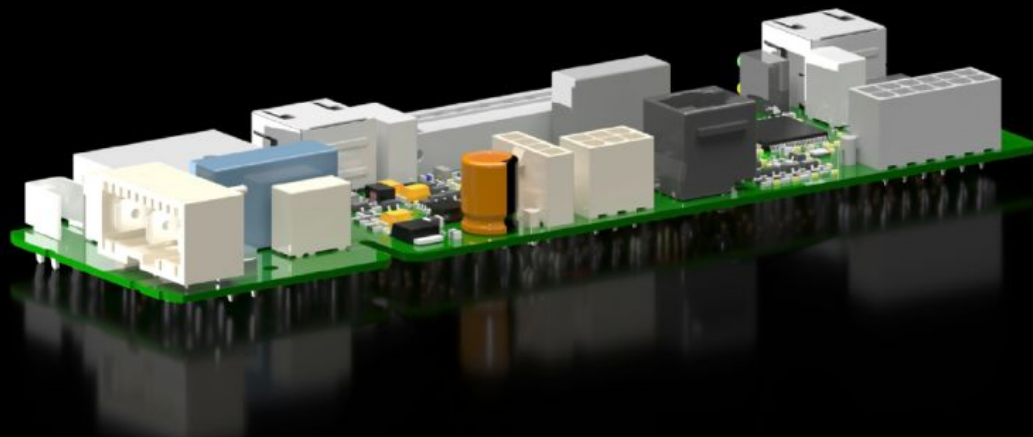

Rittal – The System.

Faster – better – everywhere.

SK 3398.598 Controller

State: 09.04.2026 (Source: rittal.com/bg-bg)

ENCLOSURES

POWER DISTRIBUTION

CLIMATE CONTROL

IT INFRASTRUCTURE

SOFTWARE & SERVICES

FRIEDHELM LOH GROUP

SK 3398.598 - Controller

Features

Model No.	SK 3398.598
Packs of	1 pc(s).
Net weight	0,11 kg
Gross weight	0,26 kg
Customs tariff number	90328900
ECLASS 8.0	29170101
