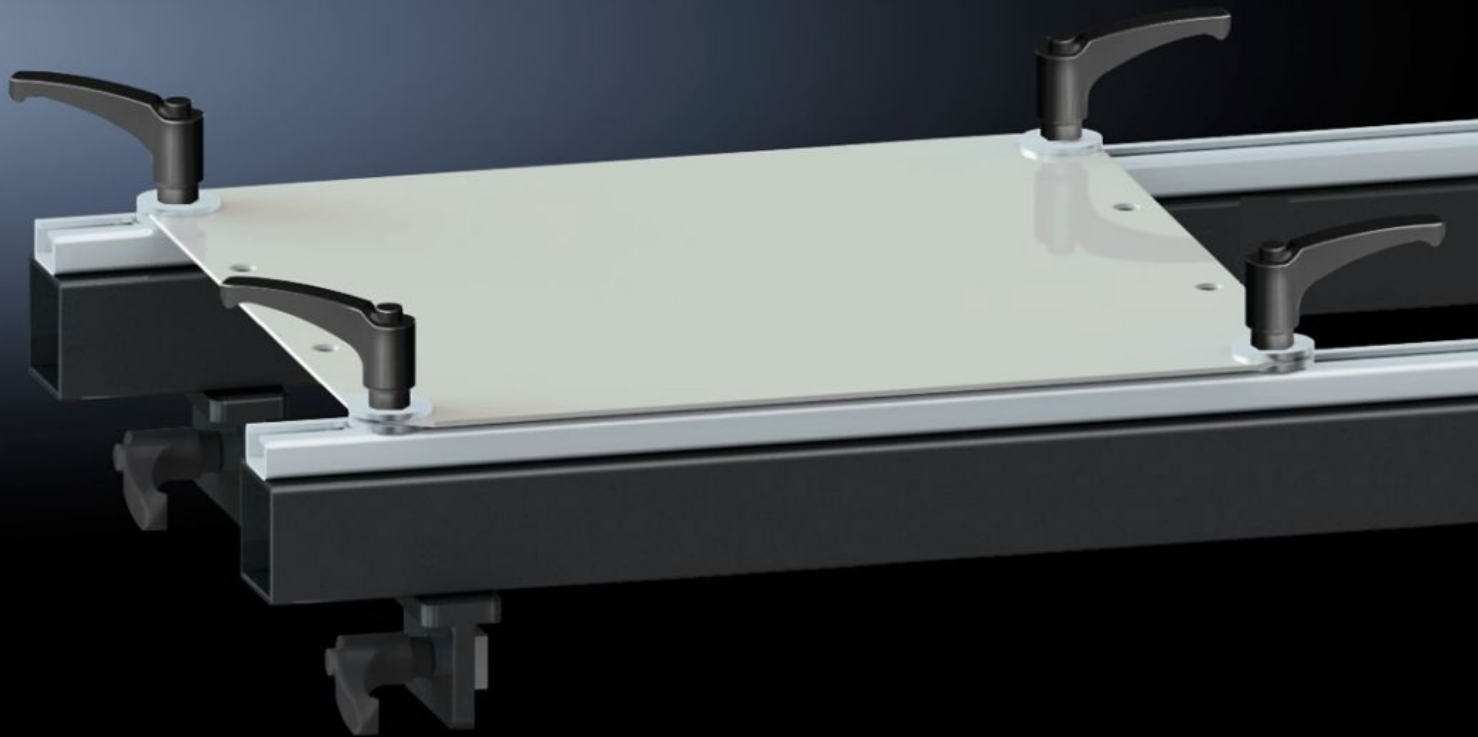

Rittal – The System.

Faster – better – everywhere.

AS 4050.221

Set of brackets

State: 27.05.2026 (Source: rittal.com/bg-bg)

ENCLOSURES

POWER DISTRIBUTION

CLIMATE CONTROL

IT INFRASTRUCTURE

SOFTWARE & SERVICES

FRIEDHELM LOH GROUP