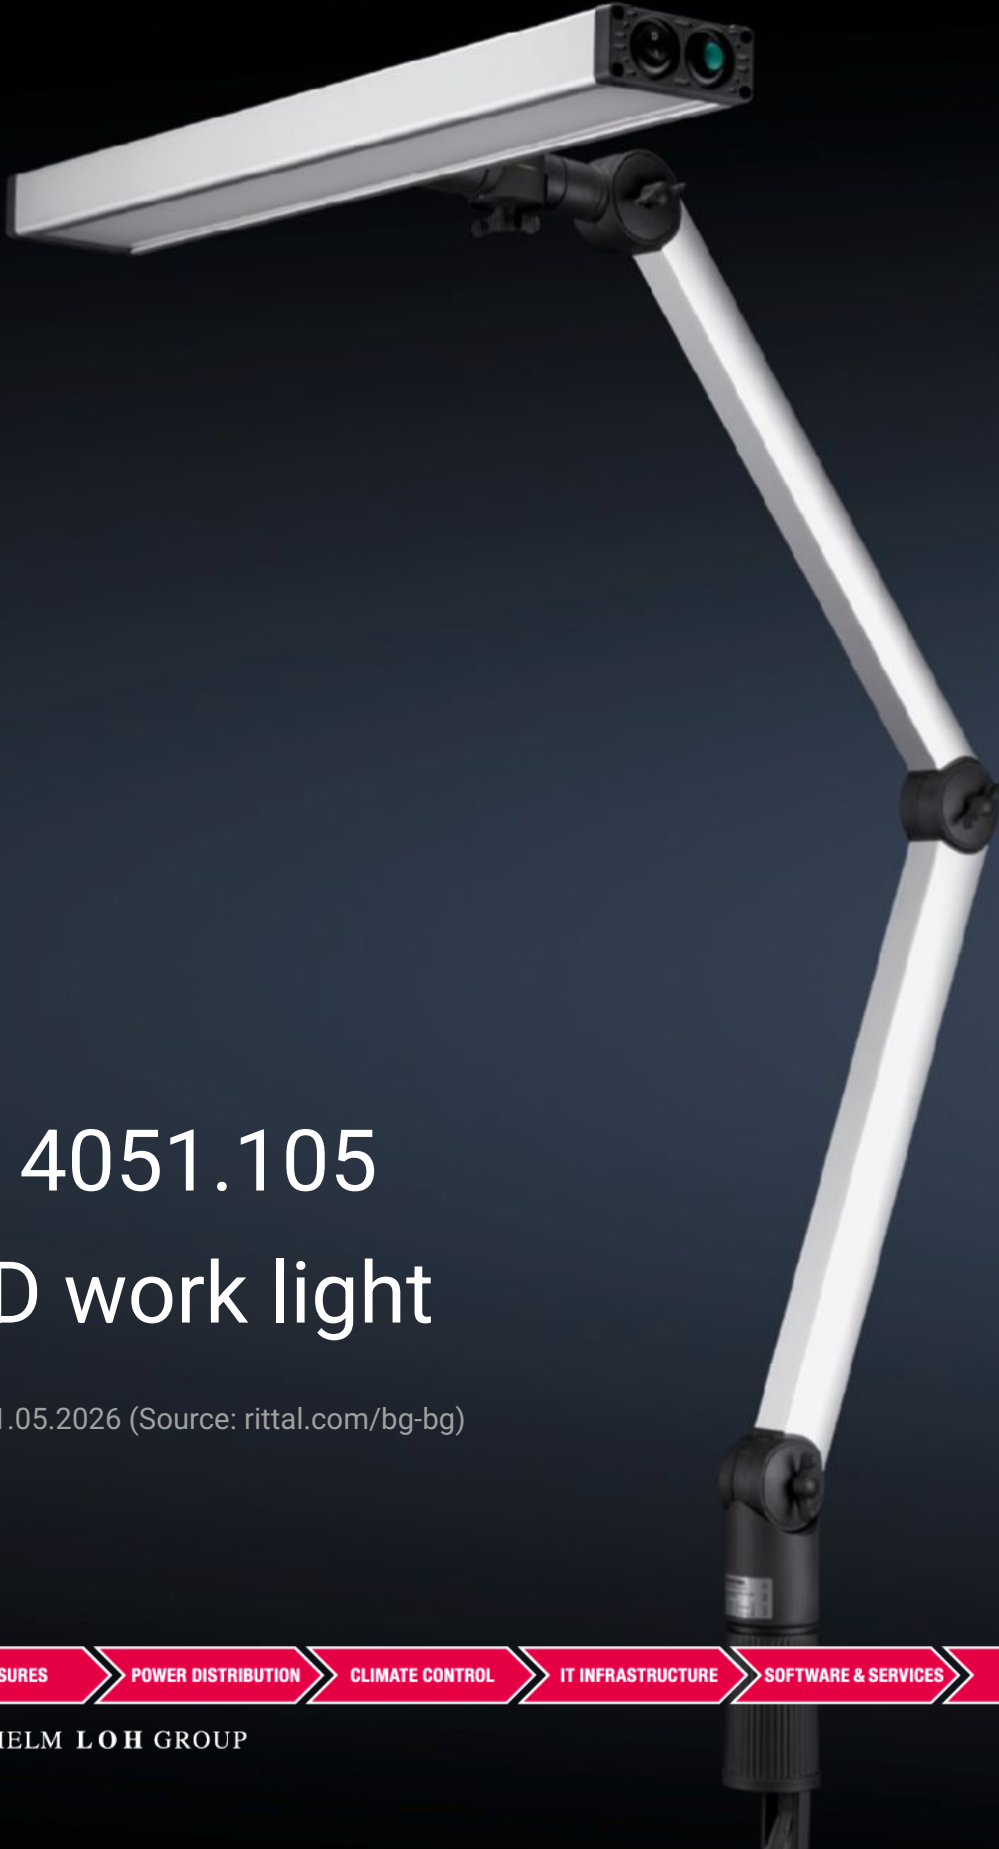

Rittal – The System.

Faster – better – everywhere.

AS 4051.105 LED work light

State: 11.05.2026 (Source: rittal.com/bg-bg)

ENCLOSURES

POWER DISTRIBUTION

CLIMATE CONTROL

IT INFRASTRUCTURE

SOFTWARE & SERVICES

FRIEDHELM LOH GROUP