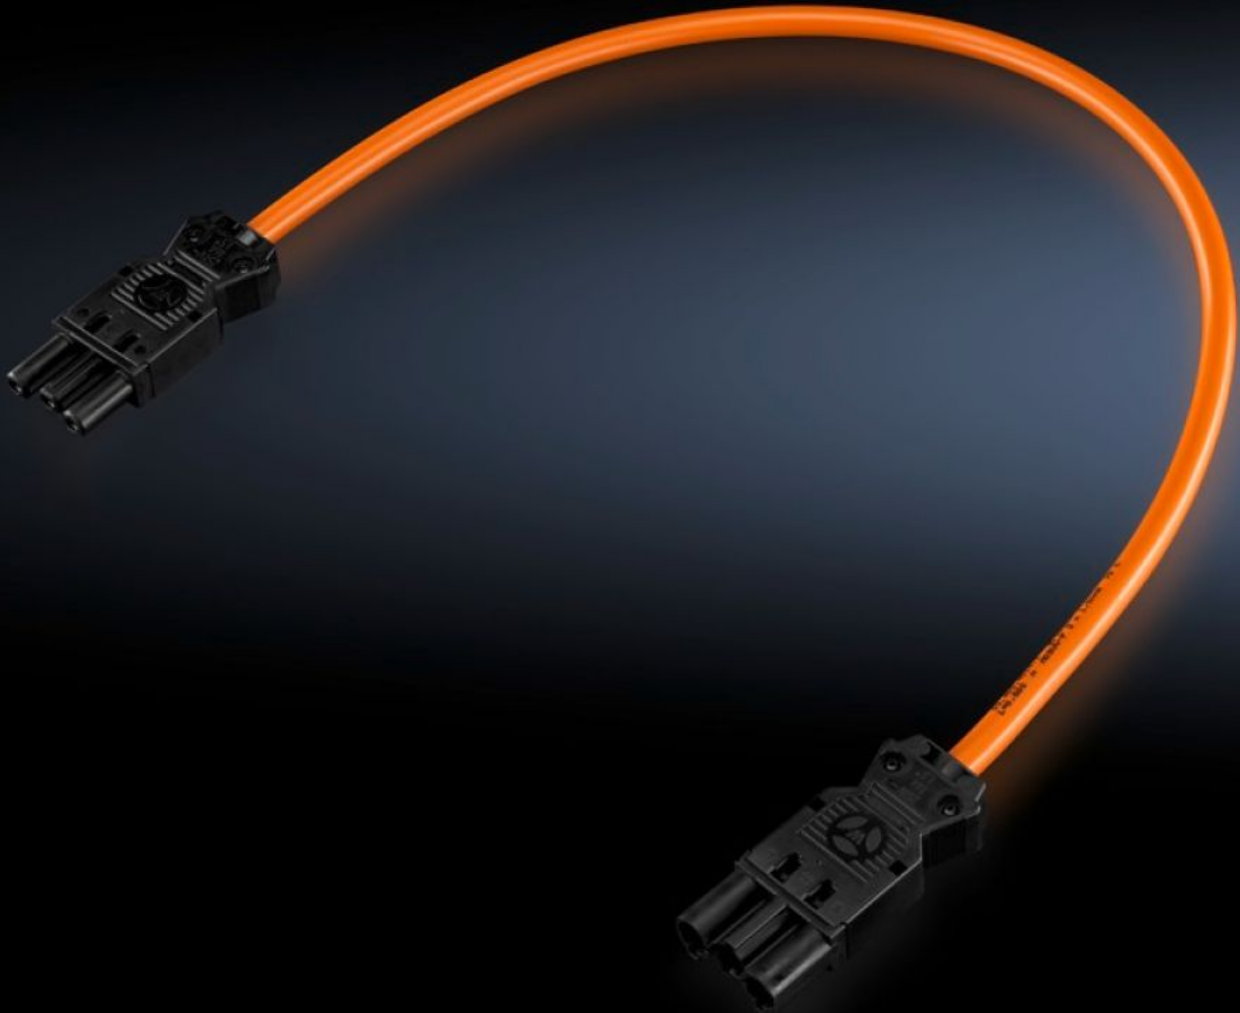

Rittal – The System.

Faster – better – everywhere.

SZ 4315.600 Connection cable

State: 13.06.2026 (Source: rittal.com/bg-bg)

ENCLOSURES

POWER DISTRIBUTION

CLIMATE CONTROL

IT INFRASTRUCTURE

SOFTWARE & SERVICES

FRIEDHELM LOH GROUP

SZ 4315.600 - Connection cable

For power supply or through-wiring.

Features

Model No.	SZ 4315.600
Design	Through-wiring/power supply via connection component SZ 2507.500 (with socket and connector)
Length	4000 mm
Dimensions	Length: 4,000 mm
Packs of	1 pc(s).
Net weight	0,43 kg
Gross weight	0,463 kg
Customs tariff number	85444290
ECLASS 8.0	27060402
Product description	SZ Connection cable, for through-wiring/power supply, via connection component 2507.500, with socket and connector, L: 4000 mm