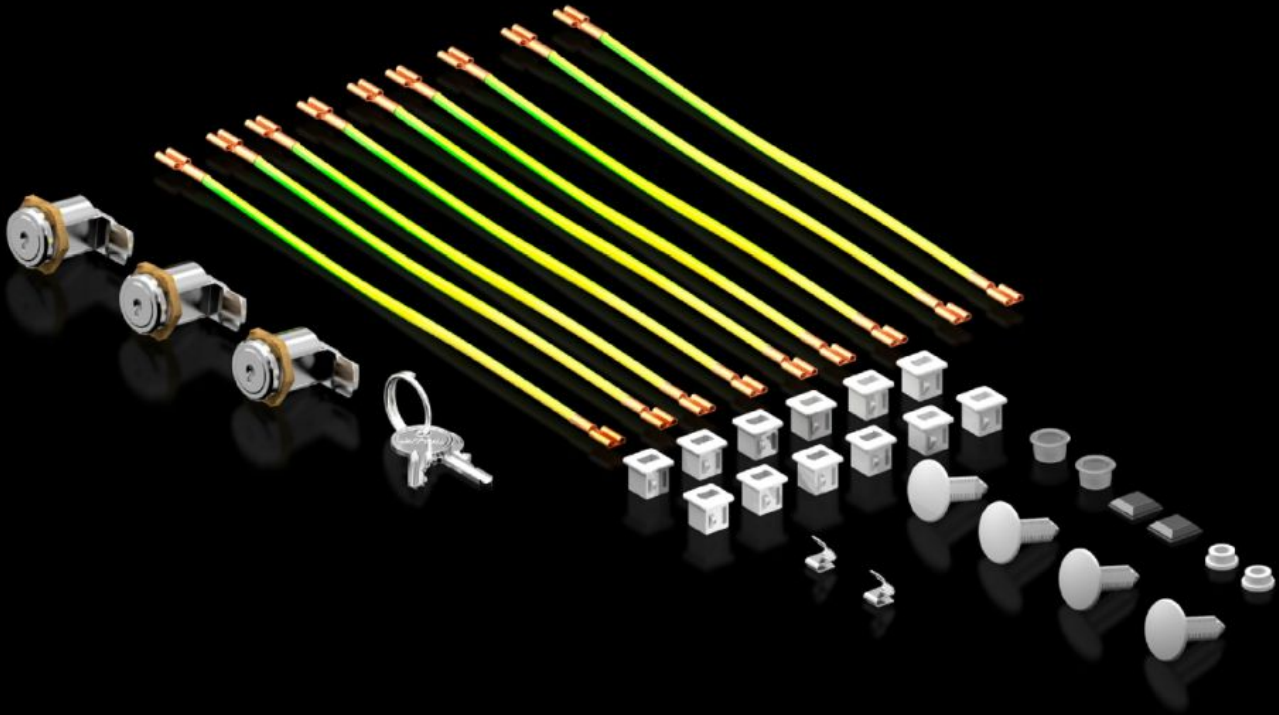

Rittal – The System.

Faster – better – everywhere.

DK 5050.587 Accessory bag

State: 14.05.2026 (Source: rittal.com/bg-bg)

ENCLOSURES

POWER DISTRIBUTION

CLIMATE CONTROL

IT INFRASTRUCTURE

SOFTWARE & SERVICES

FRIEDHELM LOH GROUP

DK 5050.587 - Accessory bag for FlatBox

Spare parts available: Accessory bag

Features

Model No.	DK 5050.587
To fit Model No.	7507000 7507010 7507020 7507030
Packs of	1 pc(s).
Net weight	0,2 kg
Gross weight	0,233 kg
Customs tariff number	83024900
ETIM 9	EC000261
ECLASS 8.0	27180101