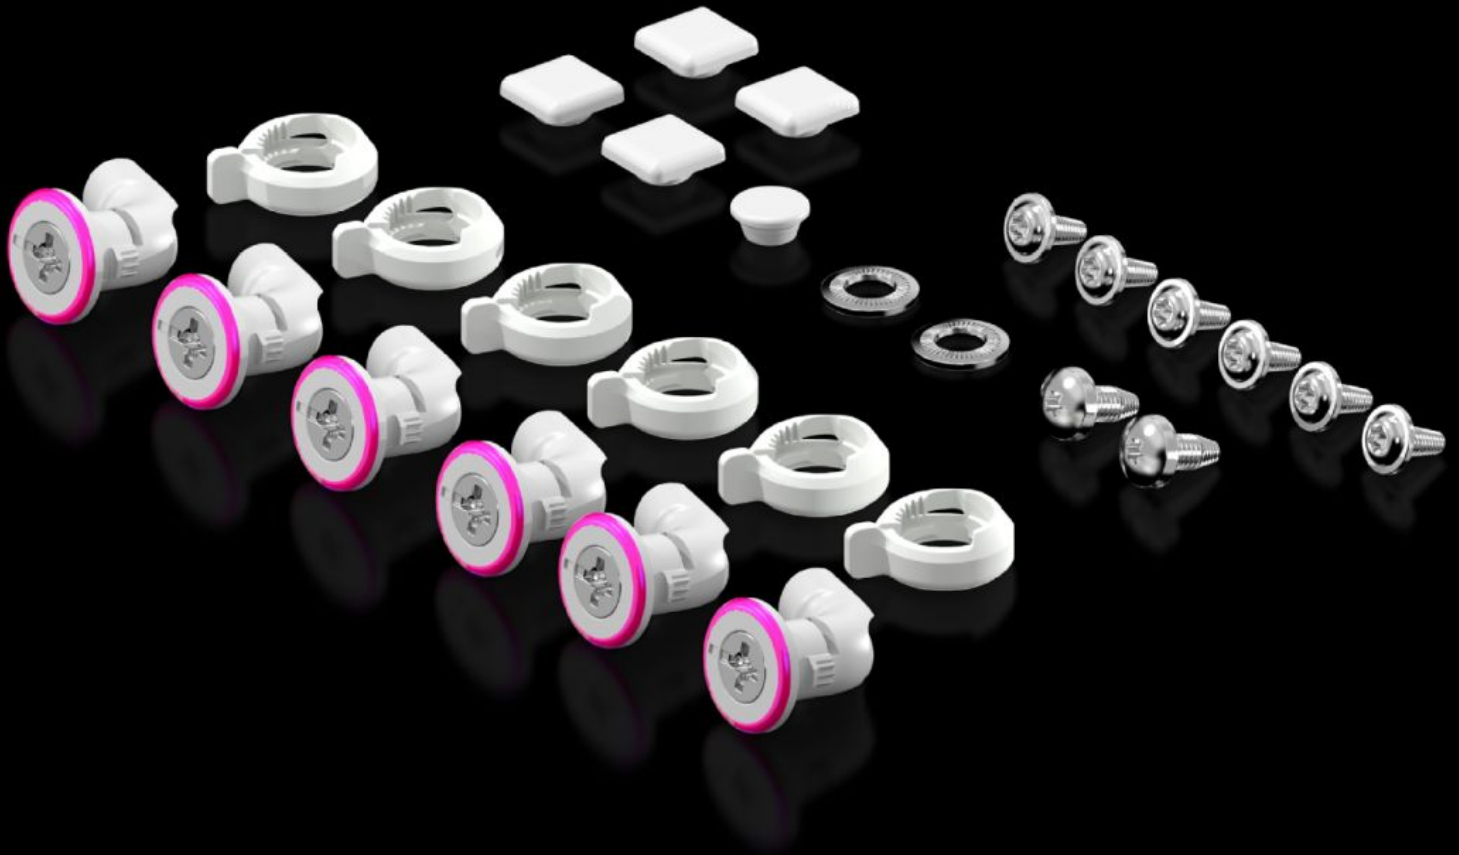

Rittal – The System.

Faster – better – everywhere.

KX 5051.310

Accessory bag

State: 21.05.2026 (Source: rittal.com/bg-bg)

ENCLOSURES

POWER DISTRIBUTION

CLIMATE CONTROL

IT INFRASTRUCTURE

SOFTWARE & SERVICES

FRIEDHELM LOH GROUP

KX 5051.310 - Accessory bag for KX

Features

Model No.	KX 5051.310
Packs of	1 pc(s).
Net weight	0,124 kg
Gross weight	0,124 kg
Customs tariff number	83024900
ETIM 9	EC000261
ECLASS 8.0	27180101