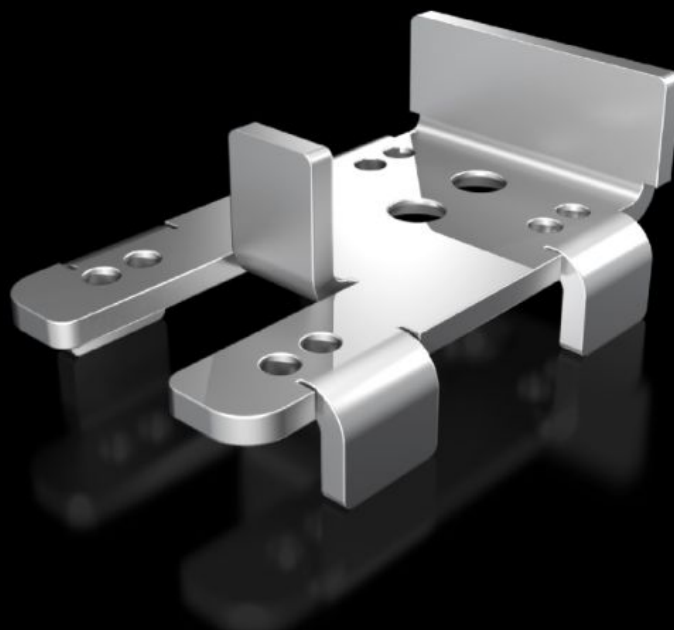

Rittal – The System.

Faster – better – everywhere.

VX 5302.351 Mounting bracket

State: 02.04.2026 (Source: rittal.com/bg-bg)

ENCLOSURES

POWER DISTRIBUTION

CLIMATE CONTROL

IT INFRASTRUCTURE

SOFTWARE & SERVICES

FRIEDHELM LOH GROUP