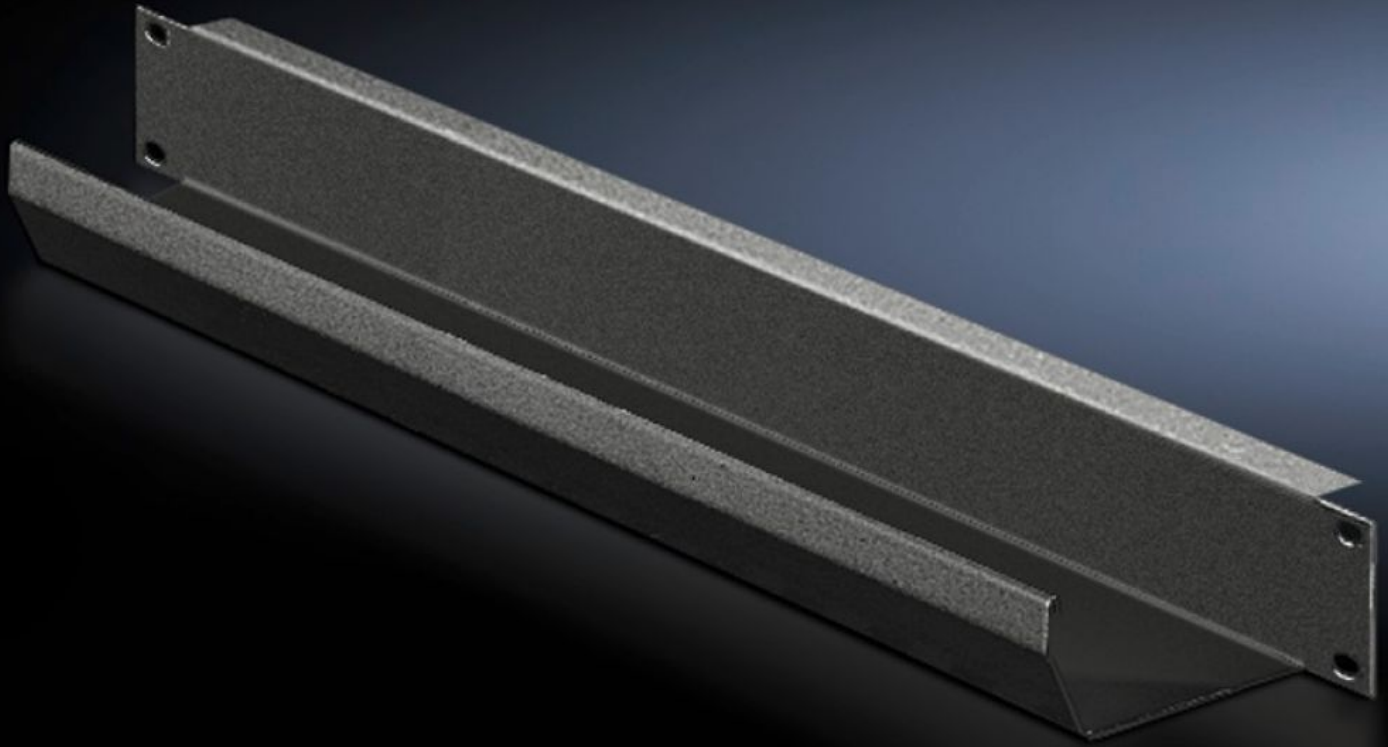

Rittal – The System.

Faster – better – everywhere.

DK 5502.245

Cable routing channel

State: 03.09.2025 (Source: rittal.com/bg-bg)

ENCLOSURES

POWER DISTRIBUTION

CLIMATE CONTROL

IT INFRASTRUCTURE

SOFTWARE & SERVICES

FRIEDHELM LOH GROUP