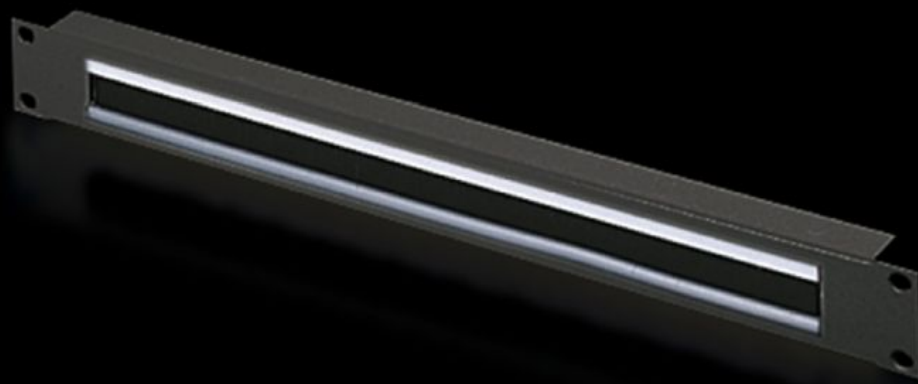

Rittal – The System.

Faster – better – everywhere.

DK 5502.255

Cable management panel with brush strip

State: 02.06.2026 (Source: rittal.com/bg-bg)

ENCLOSURES

POWER DISTRIBUTION

CLIMATE CONTROL

IT INFRASTRUCTURE

SOFTWARE & SERVICES

FRIEDHELM LOH GROUP

DK 5502.255 - Cable management panel with brush strip 482.6 mm (19")

With cut-out and brush strip for cable routing.

Features

Model No.	DK 5502.255
Product description	For convenient, simple cable routing between two areas separated by a 482.6 mm (19") mounting level, for example, between the front and rear areas of the 482.6 mm (19") mounting level.
Applications	For locking and simultaneous cable routing in installation zones to the 1 U, 482.6 mm (19") mounting standard
Material	Sheet steel Brush strip: Plastic, UL 94-HB
Surface finish	Spray-finished
Mounting cut-out	Width:390 mm Height:20 mm
Dimensions	Width: 482.6 mm
Units	1 U
Packs of	1 pc(s).
Net weight	0,2 kg
Gross weight	0,486 kg
Customs tariff number	73269098
ETIM 9	EC000322

Features

ECLASS 8.0

27400604

Product description

DK Cable entry panel, 1 U, 482.6 mm (19"), WxH: 390x20 mm, With brush strip, RAL 9005