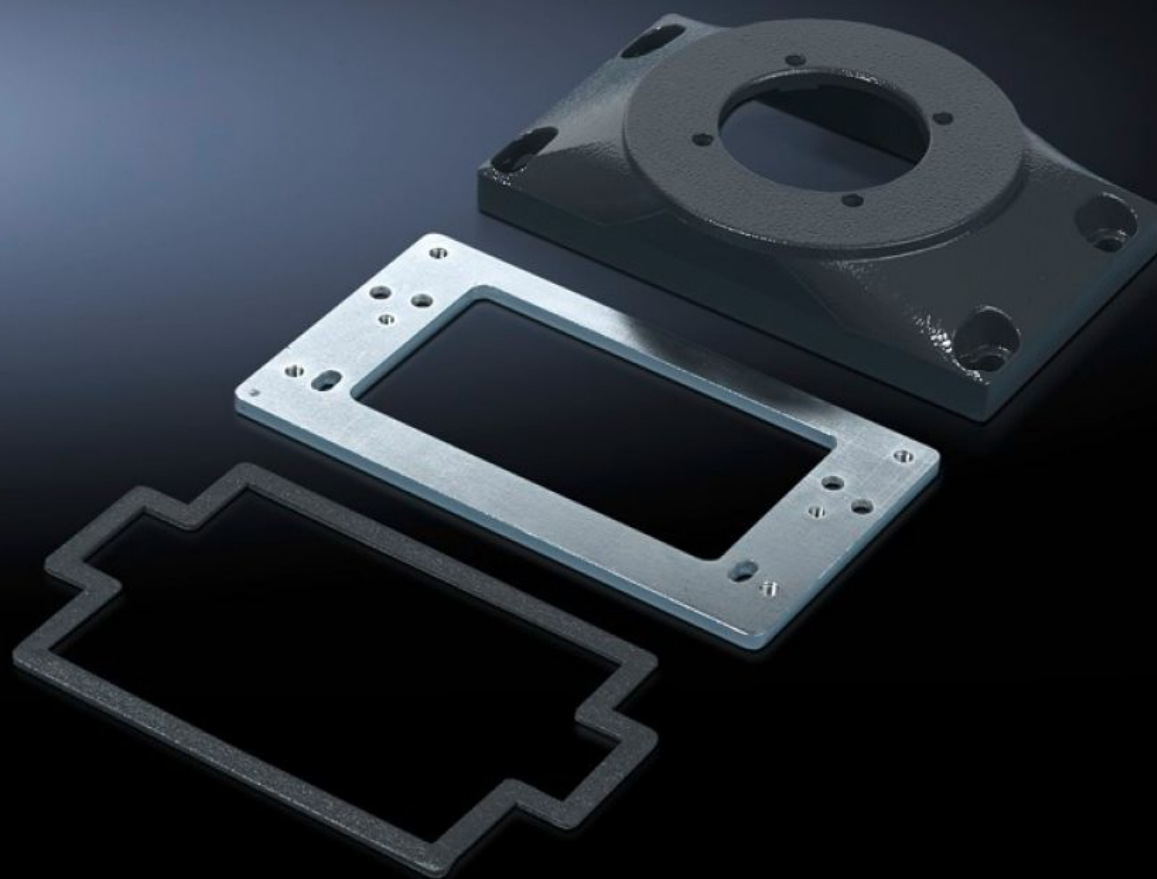

**Rittal – The System.**

Faster – better – everywhere.

**CP 6528.210**

**Connection plates CP-L**

State: 21.05.2026 (Source: [rittal.com/bg-bg](http://rittal.com/bg-bg))

ENCLOSURES

POWER DISTRIBUTION

CLIMATE CONTROL

# CP 6528.210 - Connection plates CP-L with reinforcement plate

Connection plate for easy mounting of the command panel on support arm/pedestal.

## Features

Model No.	CP 6528.210
Product description	For easy mounting of the command panel on support arm/pedestal. More space for cable entry.
Material	Connection plate: Cast aluminium Reinforcement plate: Sheet steel, 6 mm
Colour	RAL 7024
Supply includes	Seals Assembly parts
Packs of	1 pc(s).
Net weight	1,18 kg
Gross weight	1,602 kg
Customs tariff number	73269098
ECLASS 8.0	27189263