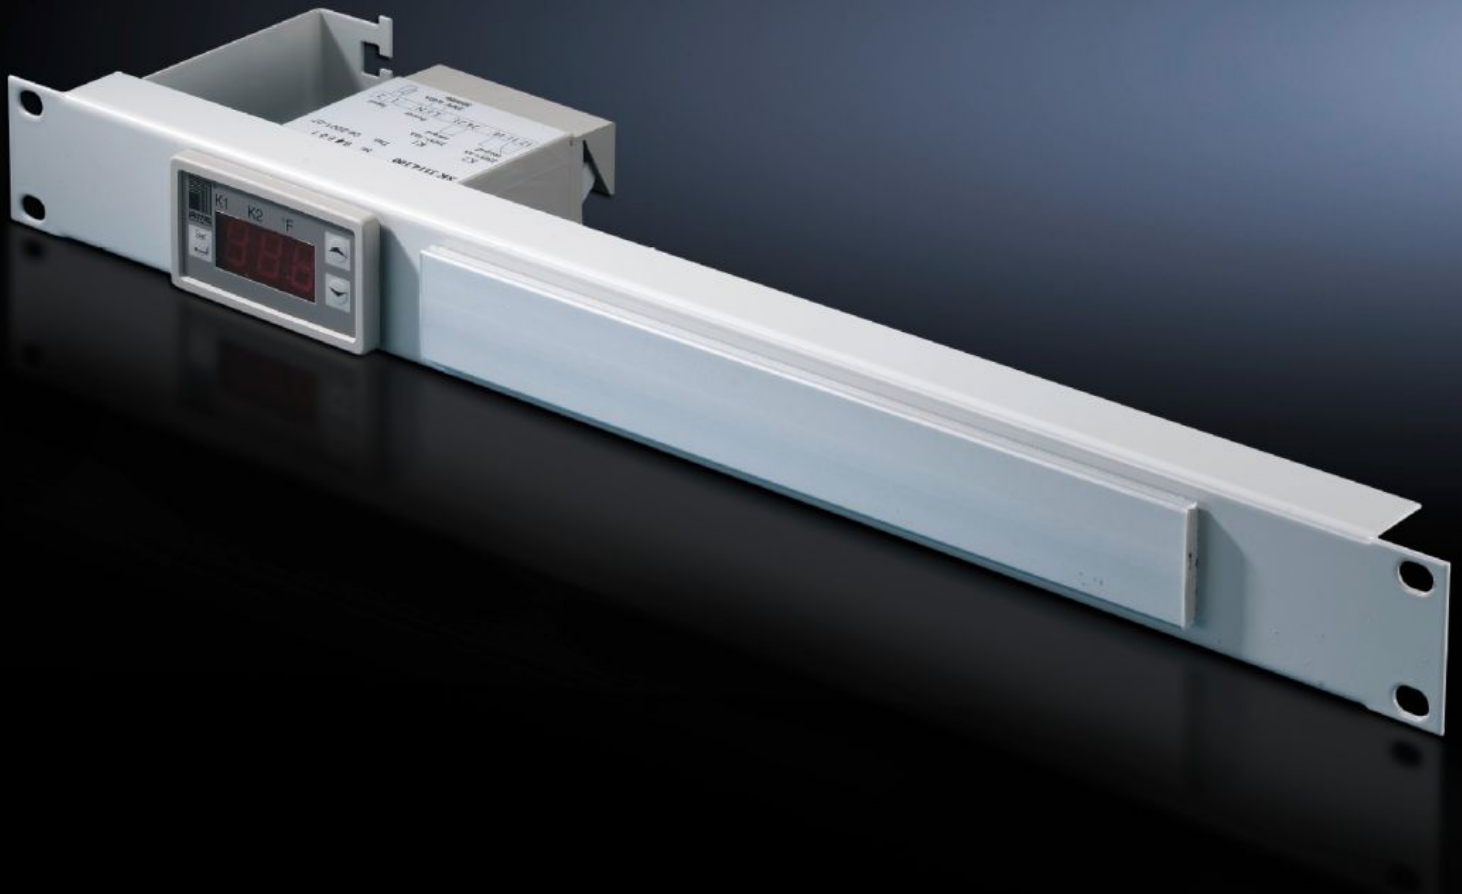

Rittal – The System.

Faster – better – everywhere.

SK 7109.035

**Digital enclosure internal
temperature display and thermostat**

State: 18.06.2026 (Source: rittal.com/bg-bg)

ENCLOSURES

POWER DISTRIBUTION

CLIMATE CONTROL

IT INFRASTRUCTURE

SOFTWARE & SERVICES

FRIEDHELM LOH GROUP

SK 7109.035 - Digital enclosure internal temperature display and thermostat integrated into a patch panel 1 U

Features

Model No.	SK 7109.035
Product description	Including cable attachment for connection cable and label holder.
Technical specifications	Three-digit, 7-segment display Option of switching between °C/°F Includes 1800 mm long NTC sensor Two relay outputs as change-over contact and normally open contact (max. contact load 230 V, 6 A) Freely selectable switching difference
Colour	RAL 7035
Packs of	1 pc(s).
Setting range	5 °C...55 °C
Rated operating voltage	100 V - 230 V, 1~, 50 Hz/60 Hz 24 V - 60 V (DC)
Net weight	0,72 kg
Gross weight	0,86 kg
Customs tariff number	94039910
ETIM 9	EC004587
ETIM 8	EC004587
ECLASS 8.0	27210707
Product description	DK Patch-Panel, with digital enclosure internal , temperature display and thermostat, 1 HE, 482.6 mm (19"), Installation depth: 100 mm, RAL 7036

Tender text

Rittal patch panel with temperature display
and thermostat, RAL 7035

Small dimensions

Depth: 100 mm

„The three-digit, 7-segment display is 13 mm high and
easy to read

„can be switched between °C/°F

Setting range: +5°C to +55°C

„Display and switching accuracy ± 2 K

„Mounting cutout 68 x 33 mm

„Minimum and maximum recorded temperatures are saved
until the next reset.

Material: Spray finished in RAL 7035