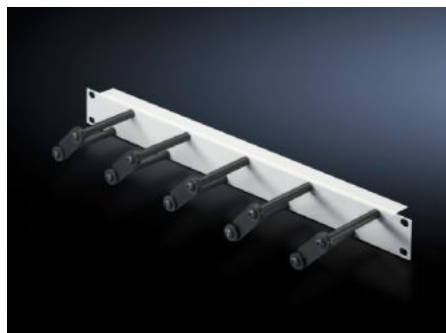

# DK 7257.050 - Cable management panel with cable routing bars for horizontal cable management

For horizontal management of the patch cables with cable routing bars, allows user-friendly modification and extension of the cabling by opening the individual cable routing bars.

## Features

Model No.	DK 7257.050
Product description	For horizontal management of the patch cables with 5 cable routing bars. Opening the individual cable routing bars allows user-friendly modification and extension of the cabling.
Material	Panel: Sheet steel, spray finished Cable routing bars: Plastic
Colour	Panel: RAL 7035 Cable routing bars: RAL 9005
Depth of bars	100 mm
Number bars per U	5
Dimensions	Width: 482.6 mm
Units	1 U
Packs of	1 pc(s).
Net weight	0,6 kg
Gross weight	0,629 kg
Customs tariff number	73182900
ETIM 9	EC002624