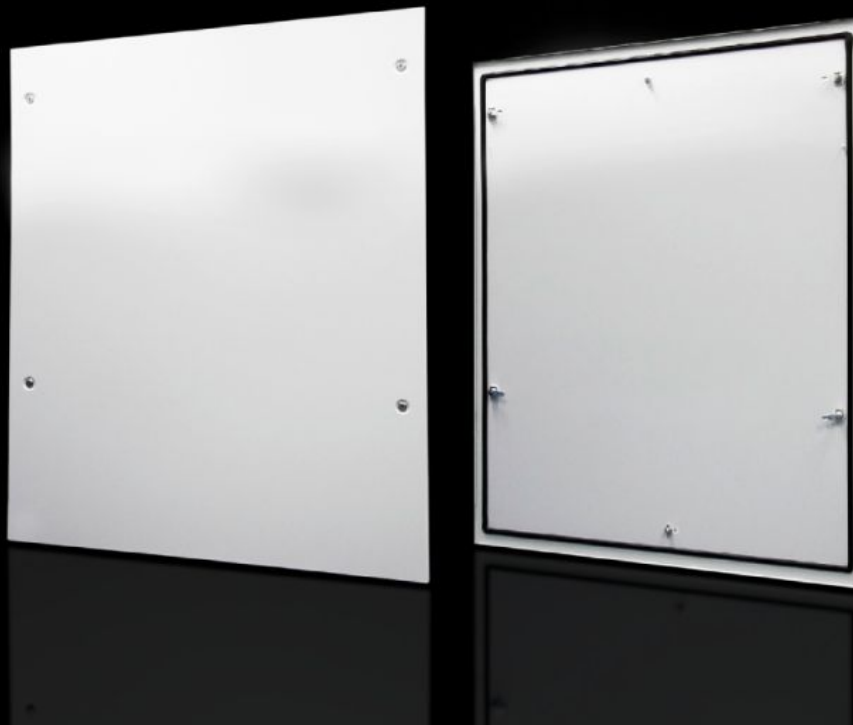

Rittal – The System.

Faster – better – everywhere.

DK 7824.120 Side panel, lockable

State: 21.06.2026 (Source: rittal.com/bg-bg)

ENCLOSURES

POWER DISTRIBUTION

CLIMATE CONTROL

IT INFRASTRUCTURE

SOFTWARE & SERVICES

FRIEDHELM LOH GROUP

DK 7824.120 - Side panel, lockable for TS, TS IT

Side panel, lockable, sheet steel, for TS.

Features

Model No.	DK 7824.120
Product description	Simply locate from above. Lock with security lock no. 3524 E. Earthing bolt with contact track.
Material	Sheet steel
Surface finish	Spray-finished
Colour	RAL 7035
Supply includes	2 side panels each with 4 security locks no. 3524 E
To fit	Enclosure type: TS TS IT Height: 1,200 mm Depth: 1,000 mm
Basic material	Sheet steel
Packs of	2 pc(s).
Net weight	28,6 kg
Gross weight	29,8 kg
Customs tariff number	94039910
ETIM 9	EC002524
ECLASS 8.0	27182101

Features

Product description

DK Side panel, For TS, TS IT, lockable, HxD: 1200x1000 mm, RAL 7035

Tender text

Side panel, plug-type for TS

H x D = 1200 x 1000 mm, RAL 7035

Side panel fitted with a T-lock.

Material: Sheet steel, spray finished in RAL 7035

For 1200 mm x 1000 mm enclosures