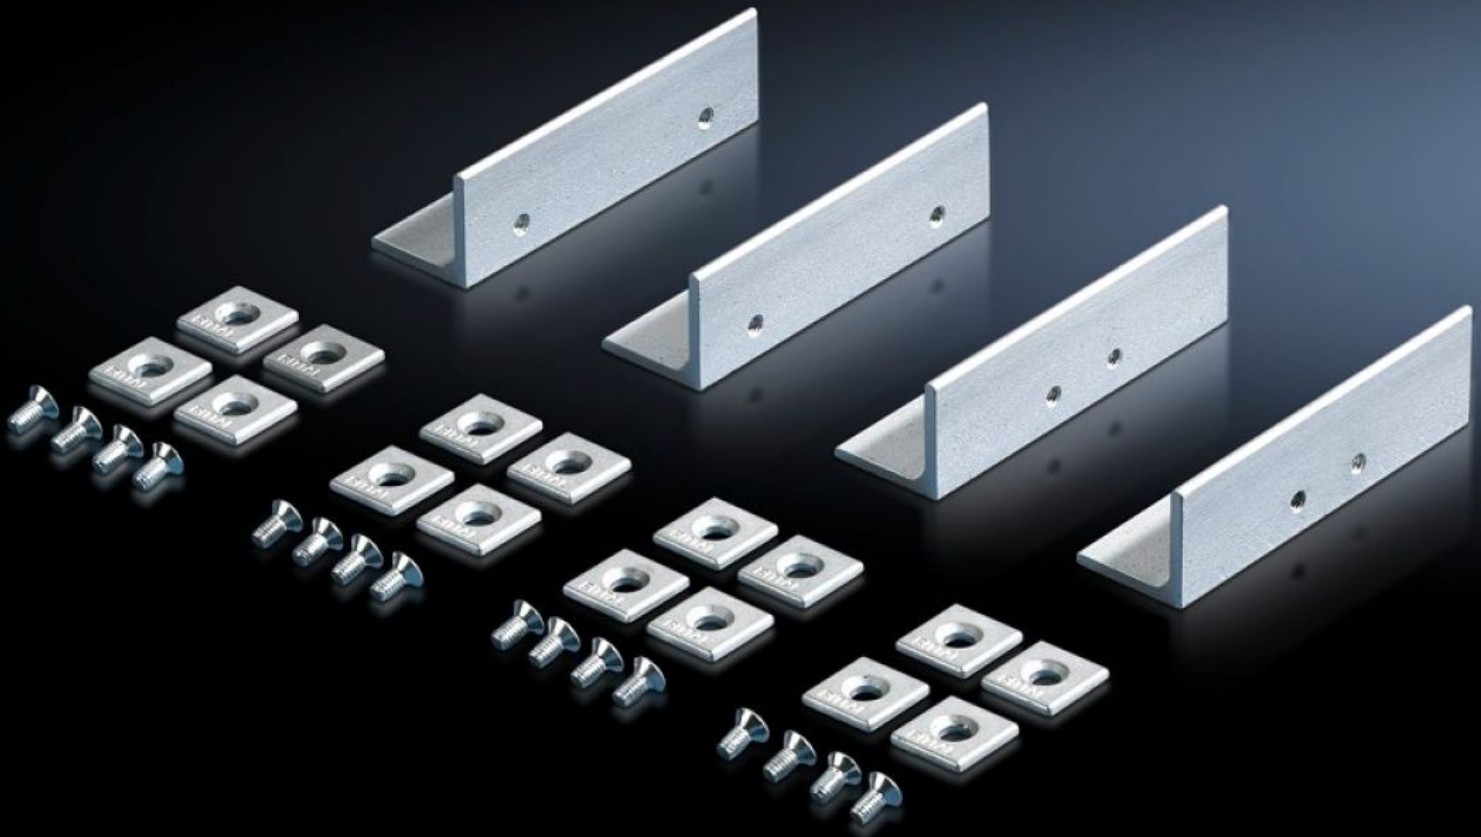

Rittal – The System.

Faster – better – everywhere.

TS 7829.400 Kit

State: 06.05.2026 (Source: rittal.com/bg-bg)

ENCLOSURES

POWER DISTRIBUTION

CLIMATE CONTROL

IT INFRASTRUCTURE

SOFTWARE & SERVICES

FRIEDHELM LOH GROUP