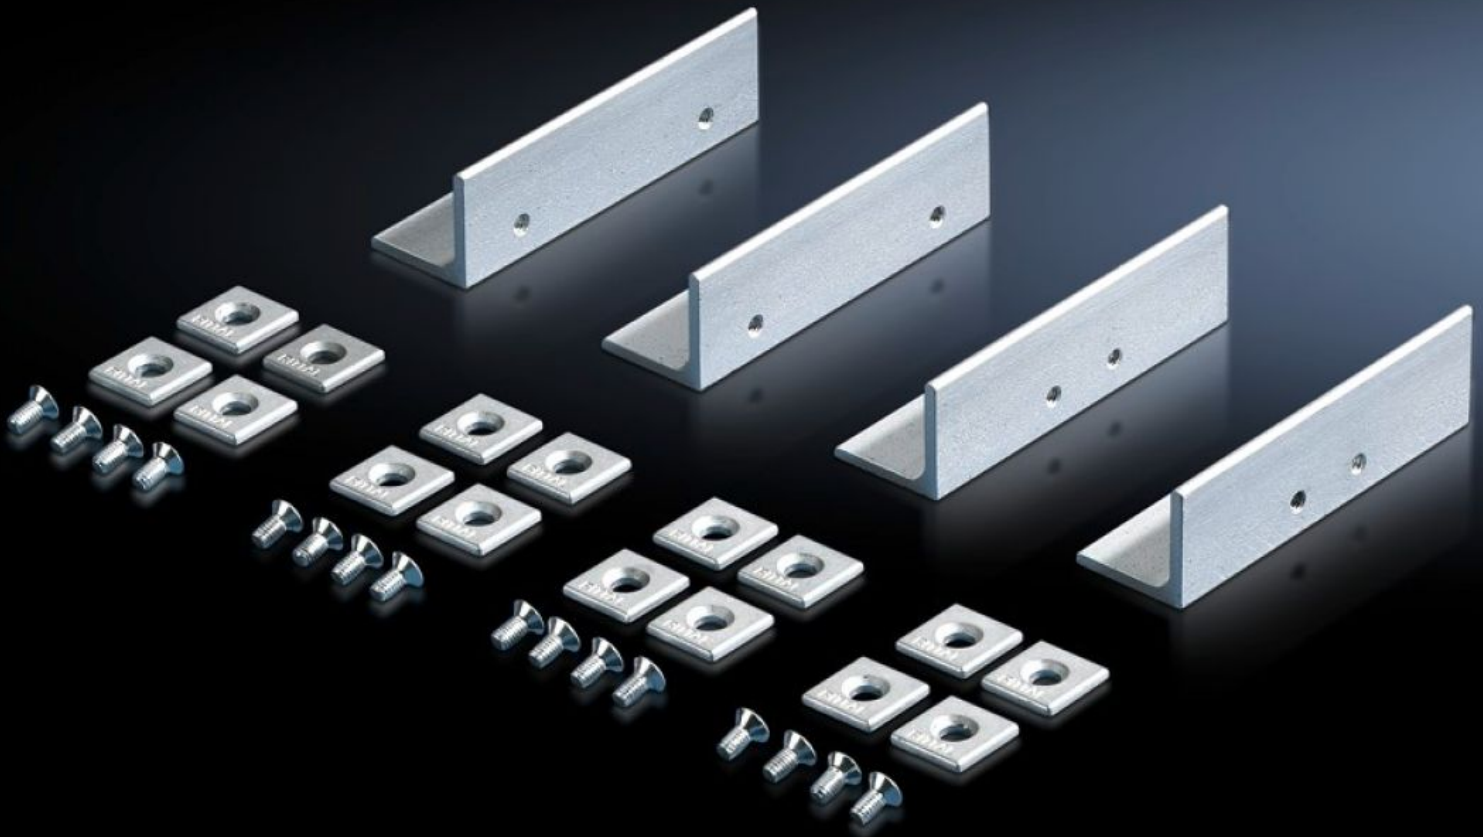

Rittal – The System.

Faster – better – everywhere.

TS 7829.400 Kit

State: 26.06.2026 (Source: rittal.com/bg-bg)

ENCLOSURES

POWER DISTRIBUTION

CLIMATE CONTROL

IT INFRASTRUCTURE

SOFTWARE & SERVICES

FRIEDHELM LOH GROUP