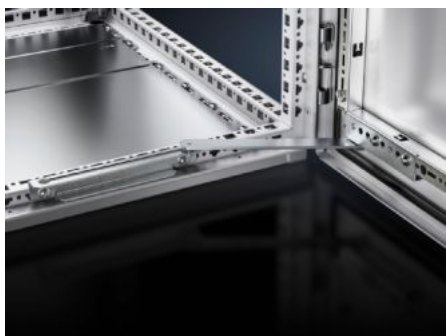

# VX 8618.430 - Door stay for VX

To secure the door in the open position. May be fitted without machining the enclosure/housing.