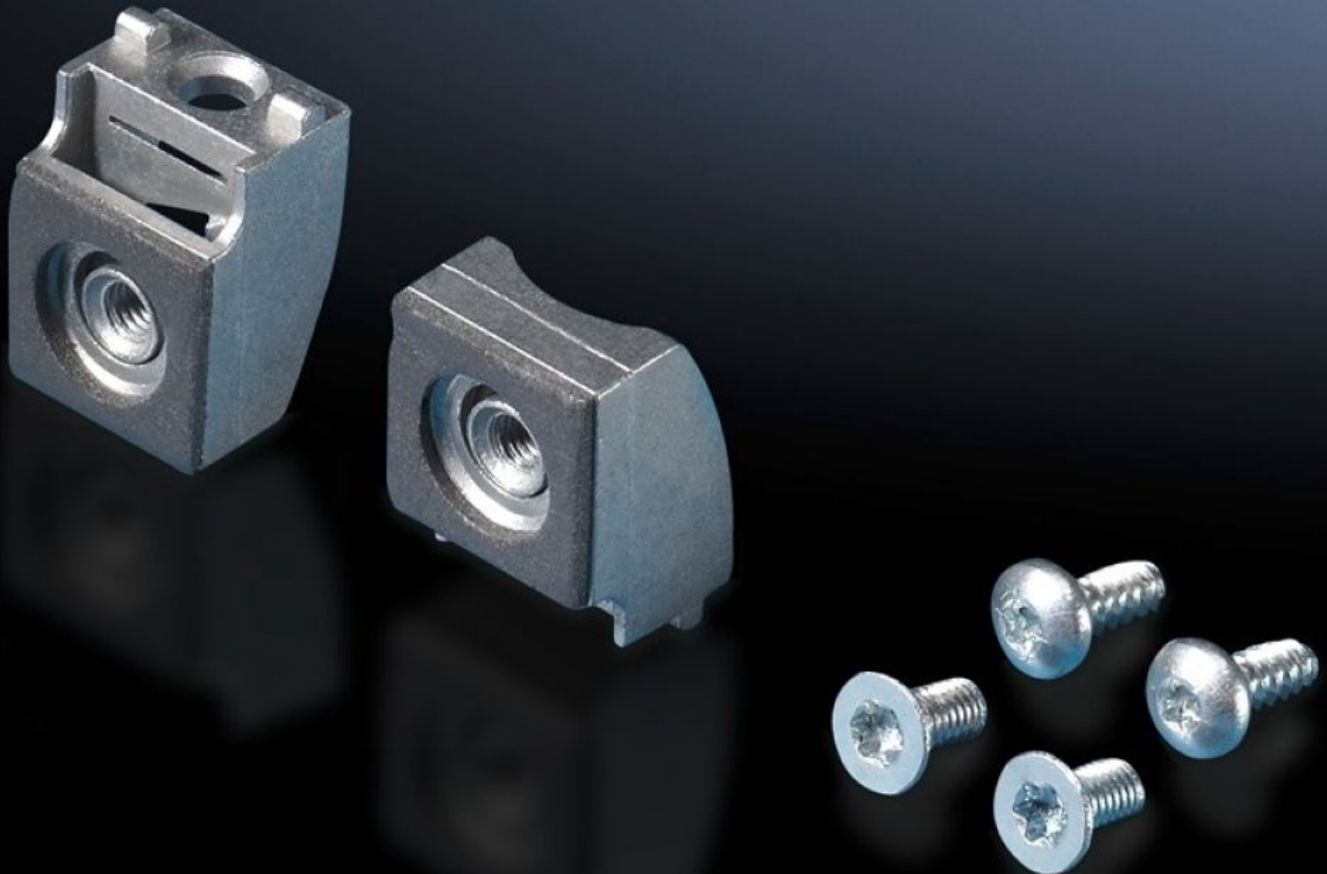

Rittal – The System.

Faster – better – everywhere.

TS 8800.071

Enclosure panel holders, internal

State: 22.05.2026 (Source: rittal.com/bg-bg)

ENCLOSURES

POWER DISTRIBUTION

CLIMATE CONTROL

IT INFRASTRUCTURE

SOFTWARE & SERVICES

FRIEDHELM LOH GROUP

TS 8800.071 - Enclosure panel holders, internal for TS, VX SE

for additional fixing of the side or rear panel with heavy installed equipment and high dynamic loads.

Features

Model No.	TS 8800.071
Product description	for additional fixing of the side or rear panel with heavy installed equipment and high dynamic pressures.
Packs of	10 pc(s).
Net weight	0,35 kg
Gross weight	0,383 kg
Customs tariff number	73269098
ETIM 9	EC002624
ECLASS 8.0	27189265
Product description	TS Enclosure panel holders, internal, for TS