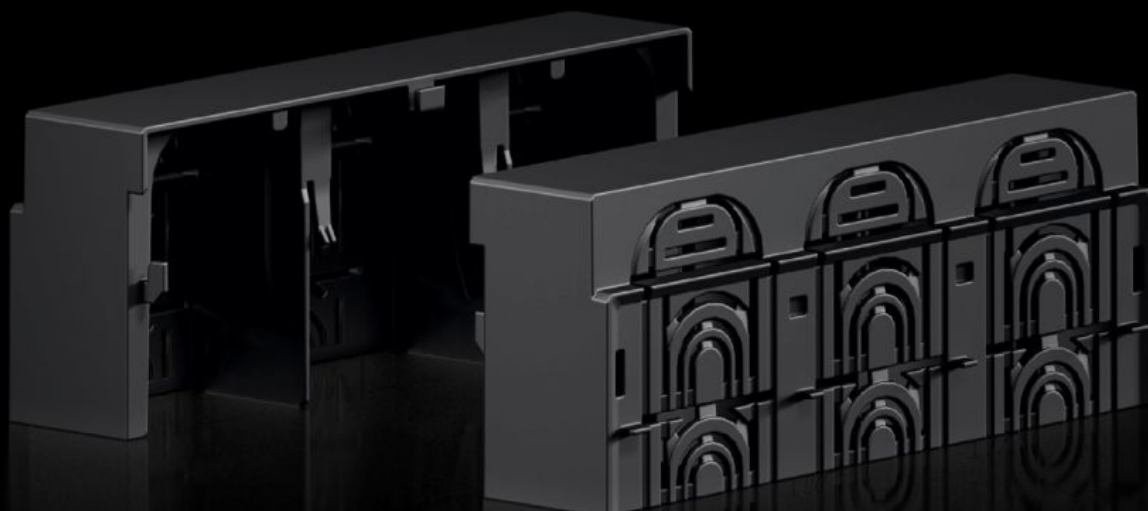

Rittal – The System.

Faster – better – everywhere.

RX 9365.532

RiLineX connection space cover

State: 25.05.2026 (Source: rittal.com/bg-bg)

ENCLOSURES

POWER DISTRIBUTION

CLIMATE CONTROL

IT INFRASTRUCTURE

SOFTWARE & SERVICES

FRIEDHELM LOH GROUP

RX 9365.532 - RiLineX connection space cover for NH fuse-switch disconnectors

RiLineX connection space cover for RiLineX NH fuse-switch disconnectors, size 2, for use when assembling mounting plates and busbars.

Features

Model No.	RX 9365.532
Material	Polyamide (PA 6) Fire protection corresponding to UL 94
Colour	RAL 9005
To fit Model No.	9362.210 9362.215 9362.250 9363.210 9363.215
Dimensions	Width: 208.5 mm Height: 60 mm Depth: 89.6 mm
Packs of	2 pc(s).
Net weight	0,436 kg
Gross weight	0,439 kg
PCF per pack (cradle-to-gate)	2.96
Customs tariff number	85472000
ETIM 9	EC000775
Product description	RiLineX connection space cover for RiLineX NH fuse-switch disconnectors, size 2, for use when assembling mounting plates and busbars.