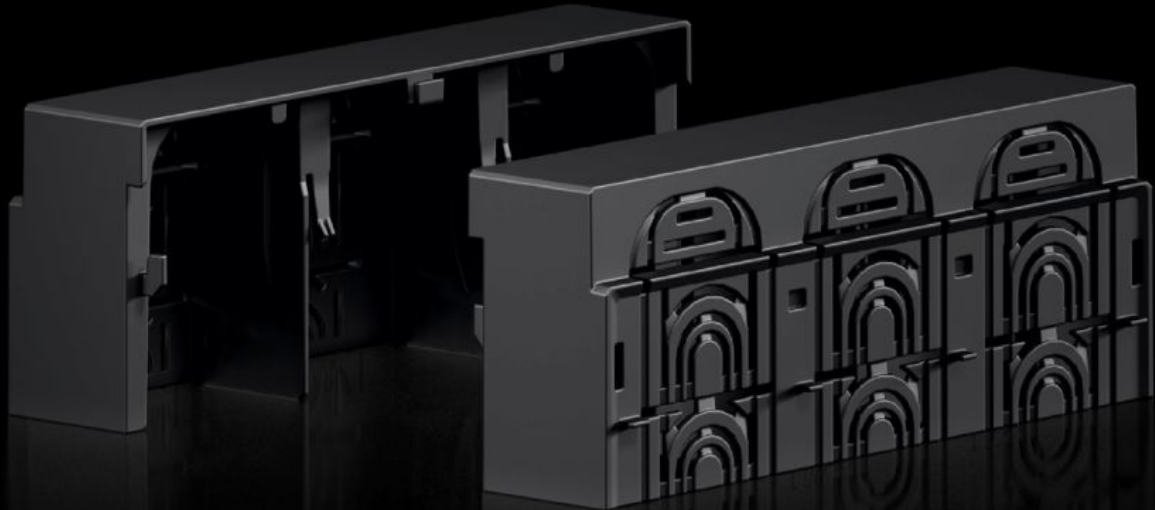

Rittal – The System.

Faster – better – everywhere.

RX 9365.532

RiLineX connection space cover

State: 03.04.2026 (Source: rittal.com/bg-bg)

ENCLOSURES

POWER DISTRIBUTION

CLIMATE CONTROL

IT INFRASTRUCTURE

SOFTWARE & SERVICES

FRIEDHELM LOH GROUP