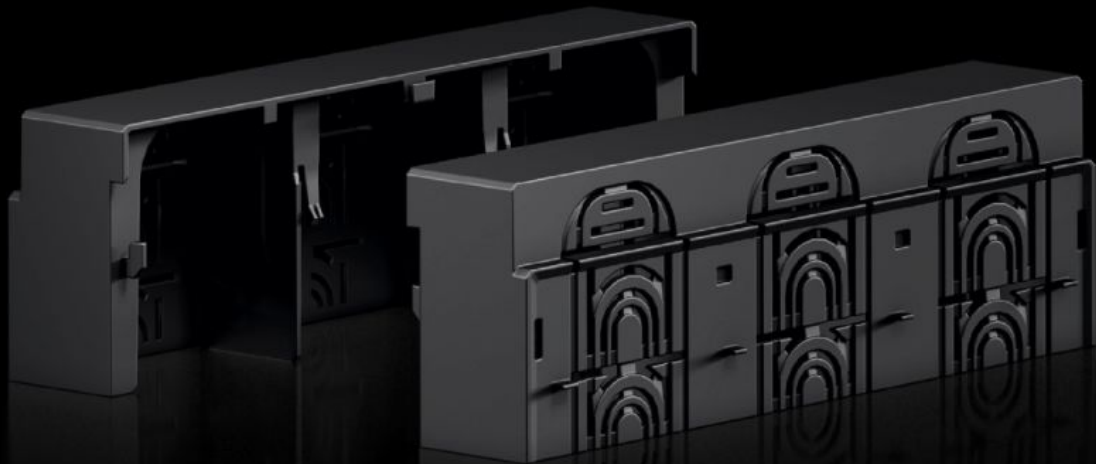

Rittal – The System.

Faster – better – everywhere.

RX 9365.533

RiLineX connection space cover

State: 05.04.2026 (Source: rittal.com/bg-bg)

ENCLOSURES

POWER DISTRIBUTION

CLIMATE CONTROL

IT INFRASTRUCTURE

SOFTWARE & SERVICES

FRIEDHELM LOH GROUP

RX 9365.533 - RiLineX connection space cover for NH fuse-switch disconnectors

RiLineX connection space cover for RiLineX NH fuse-switch disconnectors, size 3, for use when assembling mounting plates and busbars.

Features

Model No.	RX 9365.533
Material	Polyamide (PA 6) Fire protection corresponding to UL 94
Colour	RAL 9005
To fit Model No.	9362.310 9362.315 9362.350 9363.310 9363.315
Dimensions	Width: 250 mm Height: 60 mm Depth: 89.6 mm
Packs of	2 pc(s).
Net weight	0,506 kg
Gross weight	0,508 kg
Customs tariff number	85472000
ETIM 9	EC000775
Product description	RiLineX connection space cover for RiLineX NH fuse-switch disconnectors, size 3, for use when assembling mounting plates and busbars.