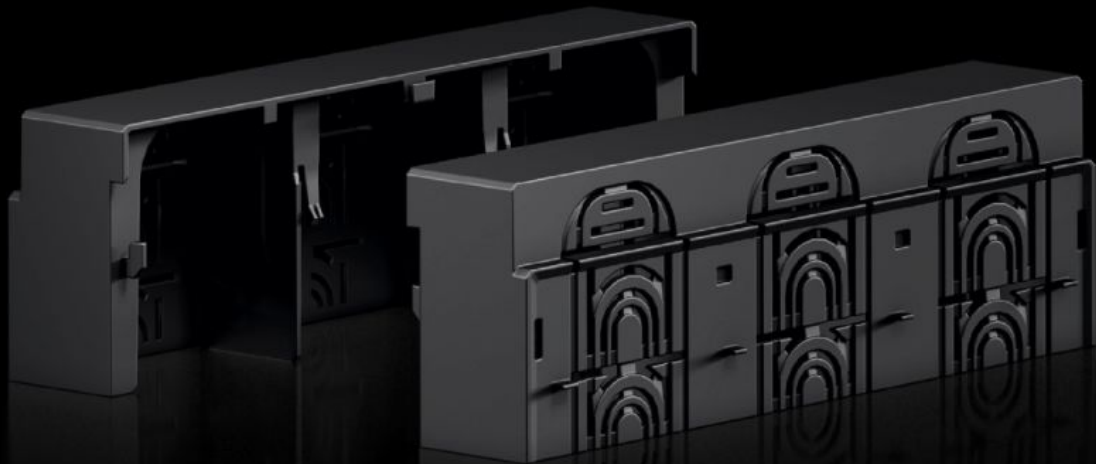

**Rittal – The System.**

Faster – better – everywhere.

**RX 9365.533**

**RiLineX connection space cover**

State: 21.05.2026 (Source: [rittal.com/bg-bg](http://rittal.com/bg-bg))

ENCLOSURES

POWER DISTRIBUTION

# RX 9365.533 - RiLineX connection space cover for NH fuse-switch disconnectors

RiLineX connection space cover for RiLineX NH fuse-switch disconnectors, size 3, for use when assembling mounting plates and busbars.

## Features

Model No.	RX 9365.533
Material	Polyamide (PA 6) Fire protection corresponding to UL 94
Colour	RAL 9005
To fit Model No.	9362.310 9362.315 9362.350 9363.310 9363.315
Dimensions	Width: 250 mm Height: 60 mm Depth: 89.6 mm
Packs of	2 pc(s).
Net weight	0,506 kg
Gross weight	0,508 kg
PCF per pack (cradle-to-gate)	3.42
Customs tariff number	85472000
ETIM 9	EC000775
Product description	RiLineX connection space cover for RiLineX NH fuse-switch disconnectors, size 3, for use when assembling mounting plates and busbars.