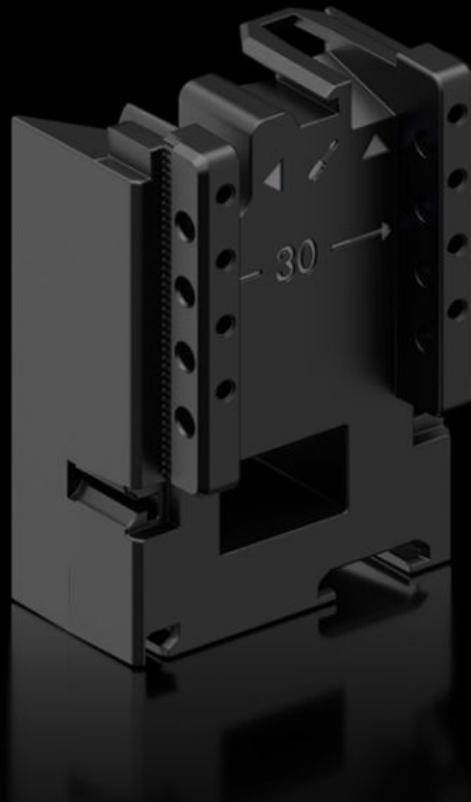

Rittal – The System.

Faster – better – everywhere.

RX 9365.750

RiLineX expansion block

State: 17.08.2025 (Source: rittal.com/bg-bg)

ENCLOSURES

POWER DISTRIBUTION

CLIMATE CONTROL

IT INFRASTRUCTURE

SOFTWARE & SERVICES

FRIEDHELM LOH GROUP

RX 9365.750 - RiLineX expansion block for component adaptors and component supports

RiLineX extension block, width 45 mm, to extend the component adaptor by 60 mm for busbar systems.

Features

Model No.	RX 9365.750
Material	Polyamide (PA 6) Fire protection corresponding to UL 94
Colour	RAL 9005
To fit Model No.	9360.710 9360.720 9360.730 9360.705
Dimensions	Width: 45 mm Height: 60 mm
Packs of	8 pc(s).
Net weight	0.232
Gross weight	0.247
Customs tariff number	39269097
ETIM 9	EC002270