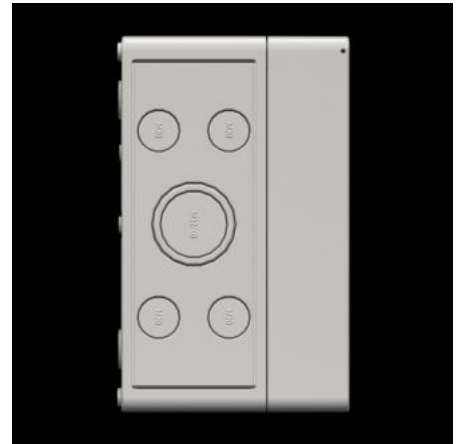

IT INFRASTRUCTURE

SOFTWARE & SERVICES

FRIEDHELM LOH GROUP

PK 9508.050 - Polycarbonate enclosures PK with knockouts

Wall-mounted enclosure of fibreglass-reinforced polycarbonate. Protection category IP 66. Covers feature quick-release fasteners for speedy maintenance. Self-extinguishing material for safety.

Features

Model No.	PK 9508.050
Design	PK enclosure with solid cover
Material	Enclosure: Fibreglass-reinforced polycarbonate Cover: Fibreglass-reinforced polycarbonate, all-round foamed-in PU seal Cover screws: Polyamide Insulating bungs: Polyethylene
Colour	RAL 7035
Supply includes	Enclosure with cover Cover screws Insulating bungs for wall mounting screws
Protection category NEMA	NEMA 4X
Protection category to IEC 60 529	IP 66
IK Code	IK08

Features

Dimensions	Width: 130 mm Height: 94 mm Depth: 57 mm
Cable entry (quantity x diameter)	M16/M20
No. of metric knockouts	10 x M16/M20
Operating temperature range	-35 °C...80 °C
Basic material	Polycarbonate
Packs of	4 pc(s).
Net weight	0,8 kg
Gross weight	0,86 kg
Customs tariff number	84879090
ETIM 9	EC000261
ECLASS 8.0	27180101
Product description	PK Polycarbonate enclosure, WHD: 130x94x57 mm, fibreglass-reinforced polycarbonate, with knockouts, with grey cover