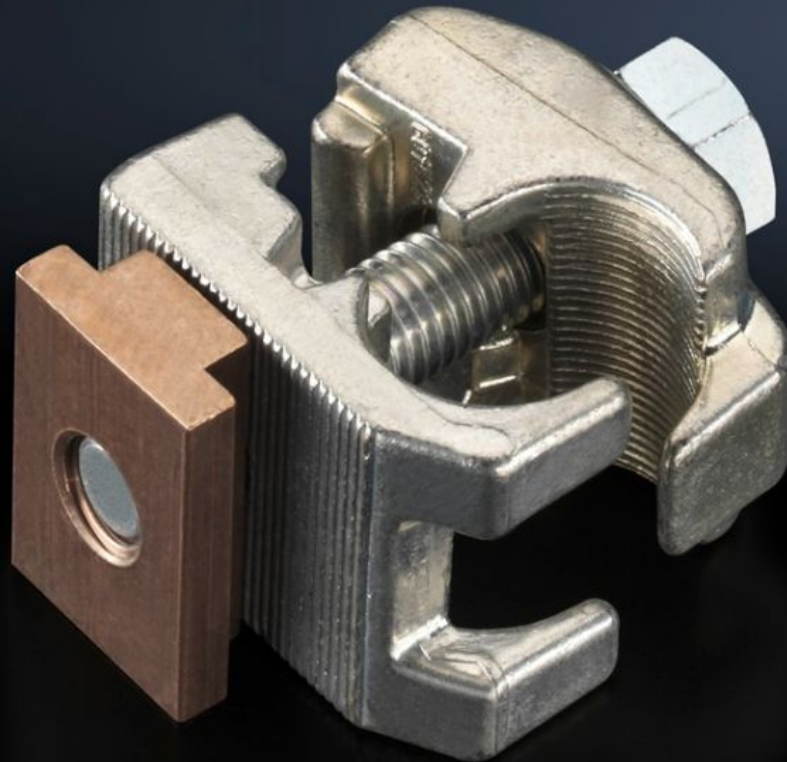

Rittal – The System.

Faster – better – everywhere.

SV 9650.325 Connection clamp

State: 06.04.2026 (Source: rittal.com/bg-bg)

ENCLOSURES

POWER DISTRIBUTION

CLIMATE CONTROL

IT INFRASTRUCTURE

SOFTWARE & SERVICES

FRIEDHELM LOH GROUP

SV 9650.325 - Connection clamp for round conductors

For the connection of round conductors.

Features

Model No.	SV 9650.325
Product description	For the connection of round conductors.
Material	Connection clamp: Brass, tin-plated Terminal stud: Steel, zinc-plated Sliding block: Copper alloy
Supply includes	Connection clamp Terminal studs Sliding block Assembly parts
To fit busbars	Maxi-PLS 60
Connection of round conductors	95 - 300 mm ²
Packs of	1 pc(s).
Net weight	0,4 kg
Gross weight	0,428 kg
Customs tariff number	85369010
ETIM 9	EC000001
ECLASS 8.0	27141146
Product description	SV Connection clamp, round conductor connection 95-300 mm ² , (Maxi-PLS 3200)