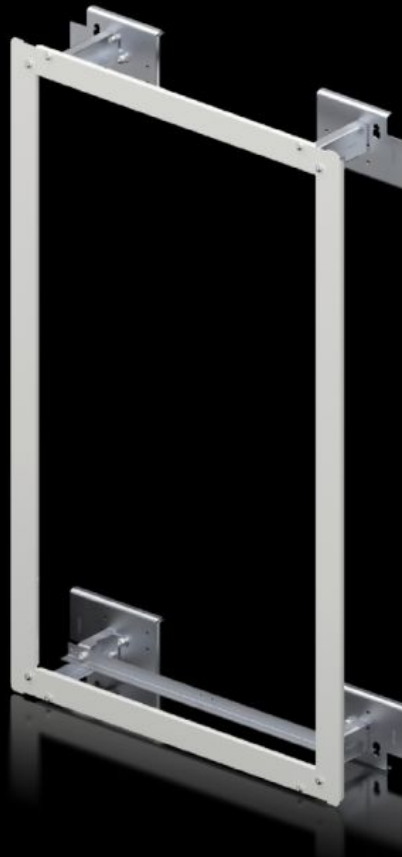

Rittal – The System.

Faster – better – everywhere.

SV 9666.831 ISV installation kit

State: 04.04.2026 (Source: rittal.com/bg-bg)

ENCLOSURES

POWER DISTRIBUTION

CLIMATE CONTROL

IT INFRASTRUCTURE

SOFTWARE & SERVICES

FRIEDHELM LOH GROUP

SV 9666.831 - ISV installation kit for AX

For mounting ISV installation modules in AX/AE enclosures.

Features

Model No.	SV 9666.831
Product description	For mounting ISV installation modules in enclosures.
Material	Assembly kit: Sheet steel, zinc-plated Support rail: Sheet steel, zinc-plated Contact hazard protection: Sheet steel, spray-finished
Supply includes	Assembly kit Support rails Contact hazard protection Assembly parts
Size	Width units (WU) @ 250 mm: 2 Height units (U) @ 150 mm: 6
To fit Model No.	1090.000
To fit	Width: 600 mm Height: 1,000 mm Depth: 250 mm
Packs of	1 pc(s).
Net weight	5,8 kg
Gross weight	5,98 kg
Customs tariff number	83024900
ETIM 9	EC002270
ECLASS 8.0	27400613
Product description	SV Installation kit (ISV), 2 WU (500 mm), 6 U (900 mm), for AE (WHD: 600x1000x250 mm)