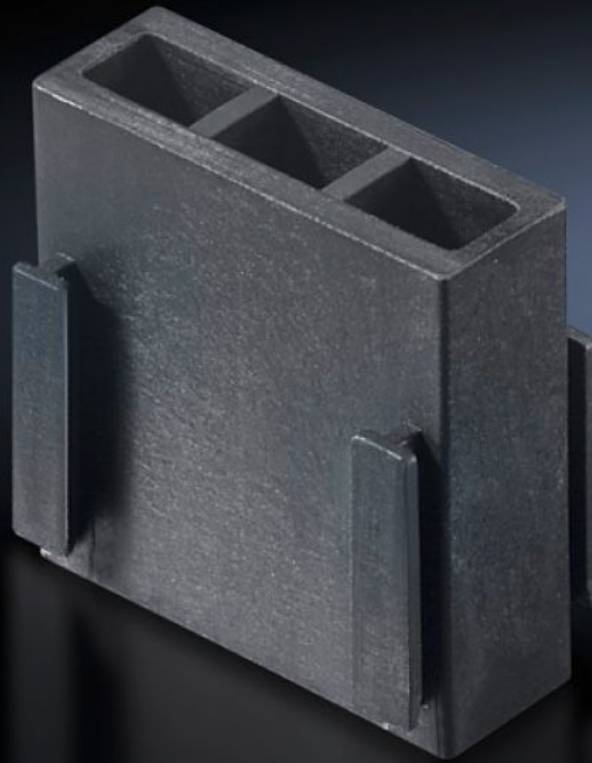

## SV 9676.008 Filler pieces

State: 07.05.2026 (Source: [rittal.com/bg-bg](http://rittal.com/bg-bg))

ENCLOSURES

POWER DISTRIBUTION

CLIMATE CONTROL

IT INFRASTRUCTURE

SOFTWARE & SERVICES

FRIEDHELM LOH GROUP

# SV 9676.008 - Filler pieces

Vacant bar slots can be closed using the filler pieces.

## Features

---

Model No.	SV 9676.008
Position of the bar system in the functional space	2 3
Note	When using only 1, 2 or 3 bars, the vacant bar slots should be closed using the filler pieces
To fit busbar system	Flat-PLS 60 Flat-PLS 100
Packs of	16 pc(s).
Net weight	0,112 kg
Gross weight	0,135 kg
Customs tariff number	39239000
ETIM 9	EC001900
ECLASS 8.0	27400613
Product description	SV Filler piece, SV 9676002/004/020/21