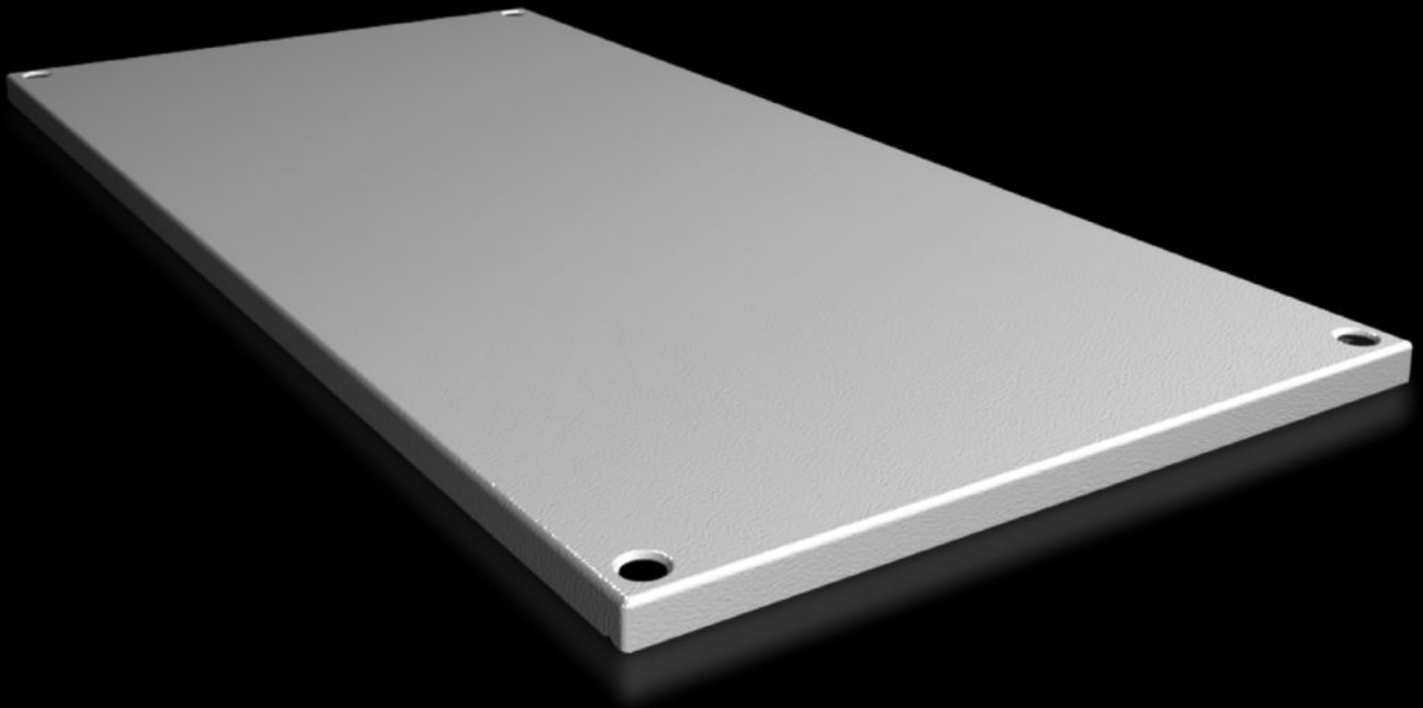

Rittal – The System.

Faster – better – everywhere.

SV 9681.648

Roof plate IP 55, solid

State: 21.05.2026 (Source: rittal.com/bg-bg)

ENCLOSURES

POWER DISTRIBUTION

CLIMATE CONTROL

IT INFRASTRUCTURE

SOFTWARE & SERVICES

FRIEDHELM LOH GROUP

SV 9681.648 - Roof plate IP 55, solid for VX, VX IT

For enclosures without roof plate and in exchange for the standard roof in other enclosures.

Features

Model No.	SV 9681.648
Product description	For enclosures without roof plate and in exchange for the standard roof.
Material	Sheet steel, 1.5 mm
Surface finish	Textured paint
Colour	RAL 7035
Supply includes	Assembly parts
To fit	Width: = 400 mm Depth: = 800 mm
Packs of	1 pc(s).
Net weight	3,6 kg
Gross weight	4,9 kg
Customs tariff number	94039910
ETIM 9	EC000744
ECLASS 8.0	27182405
Product description	SV Roof plate for VX, width x depth 400x800 mm, IP 55