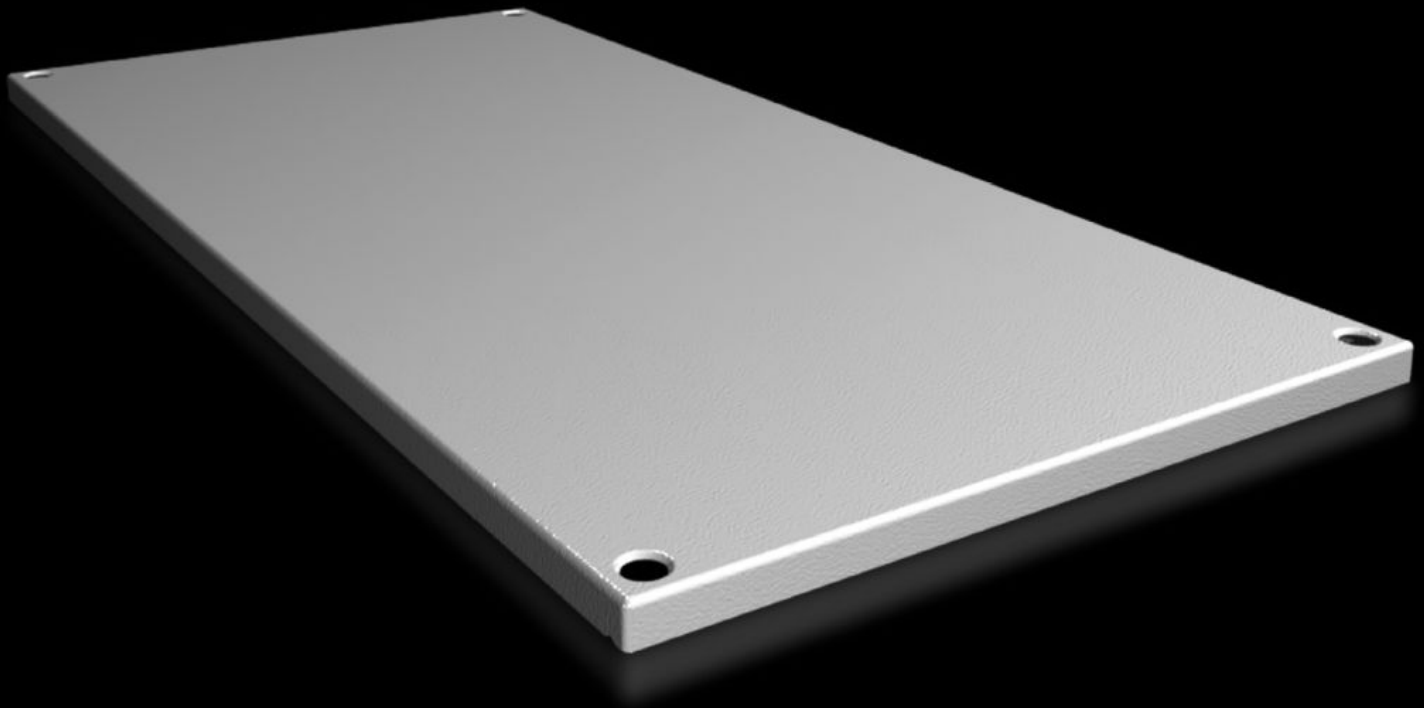

Rittal – The System.

Faster – better – everywhere.

SV 9681.648

Roof plate IP 55, solid

State: 21.05.2026 (Source: rittal.com/bg-bg)

ENCLOSURES

POWER DISTRIBUTION

CLIMATE CONTROL

IT INFRASTRUCTURE

SOFTWARE & SERVICES

FRIEDHELM LOH GROUP

SV 9681.648 - Roof plate IP 55, solid for VX, VX IT

For enclosures without roof plate and in exchange for the standard roof in other enclosures.

Features

Model No.	SV 9681.648
Product description	For enclosures without roof plate and in exchange for the standard roof.
Material	Sheet steel, 1.5 mm
Surface finish	Textured paint
Colour	RAL 7035
Supply includes	Assembly parts
To fit	Width: = 400 mm Depth: = 800 mm
Packs of	1 pc(s).
Net weight	3,6 kg
Gross weight	4,9 kg
Customs tariff number	94039910
ETIM 9	EC000744
ECLASS 8.0	27182405
Product description	SV Roof plate for VX, width x depth 400x800 mm, IP 55