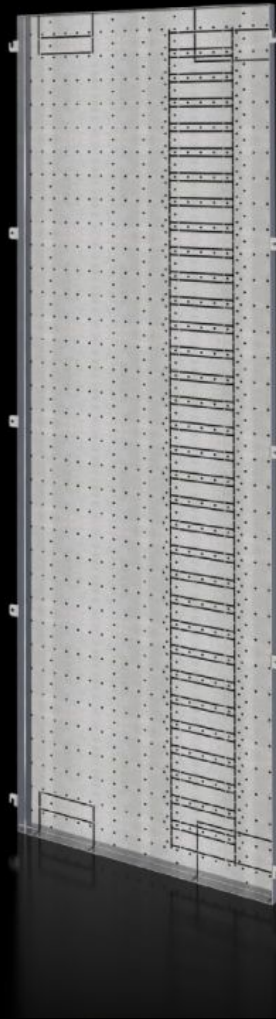

Rittal – The System.

Faster – better – everywhere.

SV 9683.016

Compartment side panel

State: 04.06.2026 (Source: rittal.com/bg-bg)

ENCLOSURES

POWER DISTRIBUTION

CLIMATE CONTROL

IT INFRASTRUCTURE

SOFTWARE & SERVICES

FRIEDHELM LOH GROUP

SV 9683.016 - Compartment side panel for VX

Side divider panel for attaching partial mounting plates and compartment dividers.

Features

Model No.	SV 9683.016
Design	For busbar system configuration in roof and base area.
Product description	Side divider panel for attaching partial mounting plates and compartment dividers.
Material	Sheet steel, 1.5 mm
Surface finish	Zinc-plated
Supply includes	Assembly parts
Dimensions	Height: 1,731 mm Depth: 538 mm
To fit	Height: = 2,000 mm Depth: = 600 mm
Packs of	2 pc(s).
Net weight	23 kg
Gross weight	24 kg
Customs tariff number	94039910
ETIM 9	EC002525
ECLASS 8.0	27400613
Product description	SV Compartment side panel, HD: 1731x538 mm, for VX (HD: 2000x600 mm)