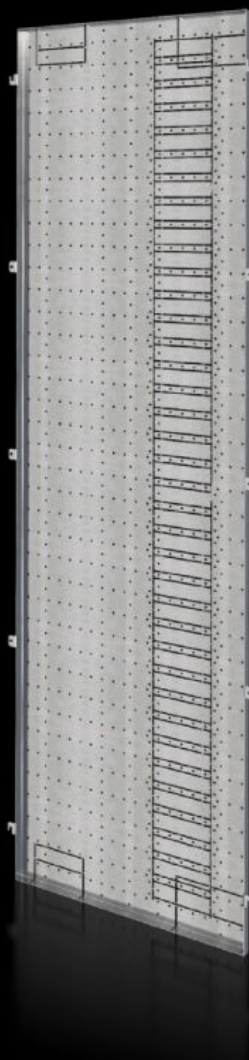

Rittal – The System.

Faster – better – everywhere.

SV 9683.036

Compartment side panel

State: 07.05.2026 (Source: rittal.com/bg-bg)

ENCLOSURES

POWER DISTRIBUTION

CLIMATE CONTROL

IT INFRASTRUCTURE

SOFTWARE & SERVICES

FRIEDHELM LOH GROUP

SV 9683.036 - Compartment side panel for VX

Side divider panel for attaching partial mounting plates and compartment dividers.

Features

Model No.	SV 9683.036
Design	For busbar system configuration in roof and base area.
Product description	Side divider panel for attaching partial mounting plates and compartment dividers.
Material	Sheet steel, 1.5 mm
Surface finish	Zinc-plated
Supply includes	Assembly parts
Dimensions	Height: 1,931 mm Depth: 538 mm
To fit	Height: = 2,200 mm Depth: = 600 mm
Packs of	2 pc(s).
Net weight	24 kg
Customs tariff number	94039910
ETIM 9	EC002525
ECLASS 8.0	27400613
Product description	SV Compartment side panel, HD: 1931x538 mm, for VX (HD: 2200x600 mm)