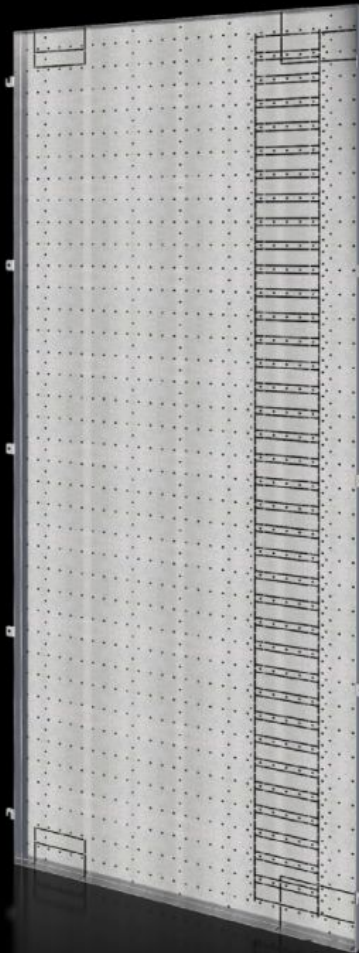

Rittal – The System.

Faster – better – everywhere.

SV 9683.038

Compartment side panel

State: 05.04.2026 (Source: rittal.com/bg-bg)

ENCLOSURES

POWER DISTRIBUTION

CLIMATE CONTROL

IT INFRASTRUCTURE

SOFTWARE & SERVICES

FRIEDHELM LOH GROUP

SV 9683.038 - Compartment side panel for VX

Side divider panel for attaching partial mounting plates and compartment dividers.

Features

Model No.	SV 9683.038
Design	For busbar system configuration in roof and base area.
Product description	Side divider panel for attaching partial mounting plates and compartment dividers.
Material	Sheet steel, 1.5 mm
Surface finish	Zinc-plated
Supply includes	Assembly parts
Dimensions	Height: 1,931 mm Depth: 738 mm
To fit	Height: = 2,200 mm Depth: = 800 mm
Packs of	2 pc(s).
Net weight	32,5 kg
Gross weight	34,5 kg
Customs tariff number	94039910
ETIM 9	EC002525
ECLASS 8.0	27400613
Product description	SV Compartment side panel, HD: 1931x738 mm, for VX (HD: 2200x800 mm)