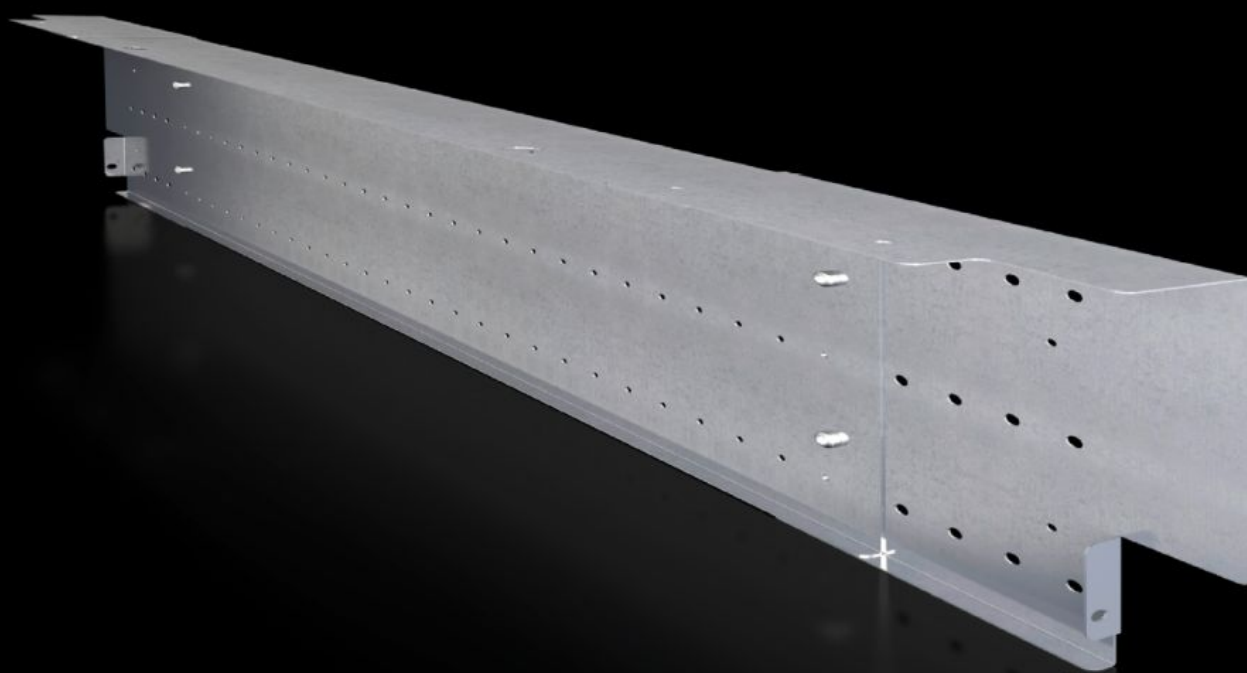

Rittal – The System.

Faster – better – everywhere.

SV 9683.738 Wiring trim panel

State: 17.04.2026 (Source: rittal.com/bg-bg)

ENCLOSURES

POWER DISTRIBUTION

CLIMATE CONTROL

IT INFRASTRUCTURE

SOFTWARE & SERVICES

FRIEDHELM LOH GROUP

SV 9683.738 - Wiring trim panel for VX

Wiring system for Ri4Power with internal compartmentalisation

Features

Model No.	SV 9683.738
Product description	
Material	Sheet steel
Surface finish	Zinc-plated
Supply includes	1 wiring trim panel, 3-part Assembly parts
Note	For vertical cable routing, compartment dividers enable the installation of a wiring channel, thanks to pre-punched cut-outs.
To fit	Width: = 1,000 mm = 1,200 mm
Packs of	1 pc(s).
Net weight	2,74 kg
Gross weight	3,12 kg
PCF per pack (cradle-to-gate)	11.9 kg CO2 eq (Cat B)
Note on PCF category	Category B: PCF value (cradle-to-gate) based on the product weight, approximately calculated and self-declared
Customs tariff number	83024200
ETIM 9	EC002617
ECLASS 8.0	27142423
Product description	SV Wiring trim panel, 3-part, for VX (W: 1000/1200 mm)