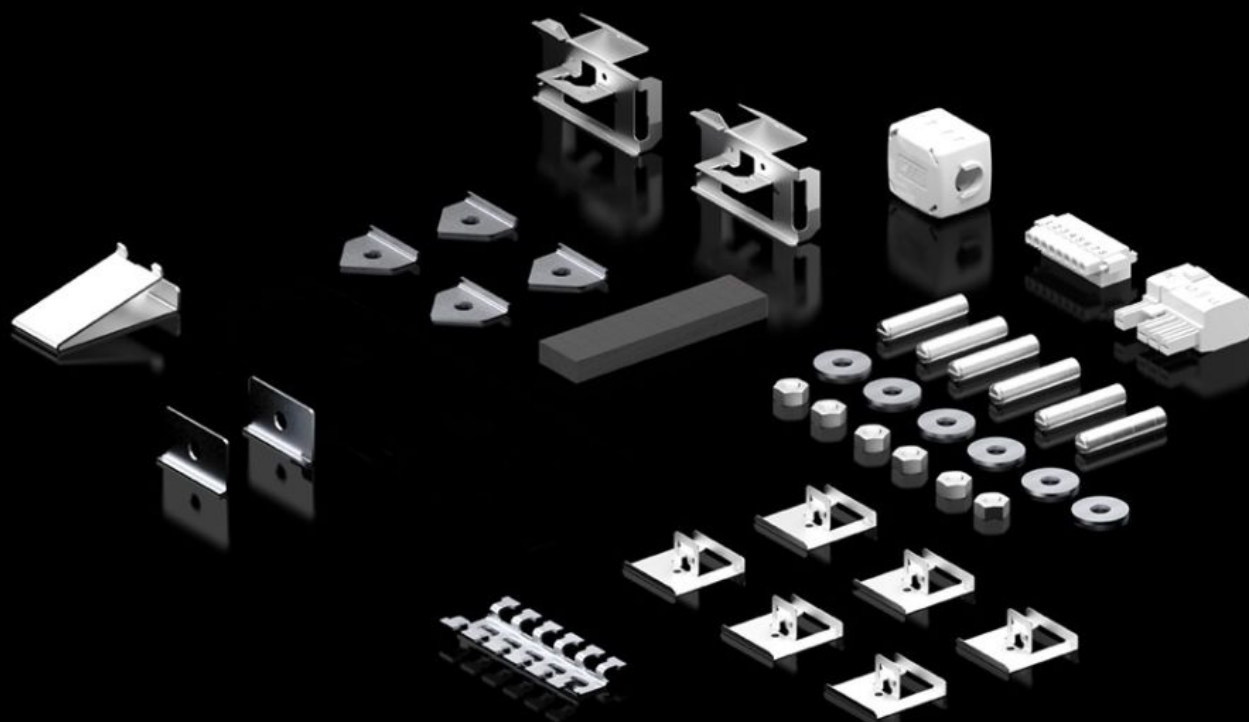

## SK 3398.345 Pacote de acessórios

Estado: 14/05/2026 (Fonte: [rittal.com/br-pt](http://rittal.com/br-pt))

ENCLOSURES

POWER DISTRIBUTION

CLIMATE CONTROL

IT INFRASTRUCTURE

SOFTWARE & SERVICES

FRIEDHELM LOH GROUP